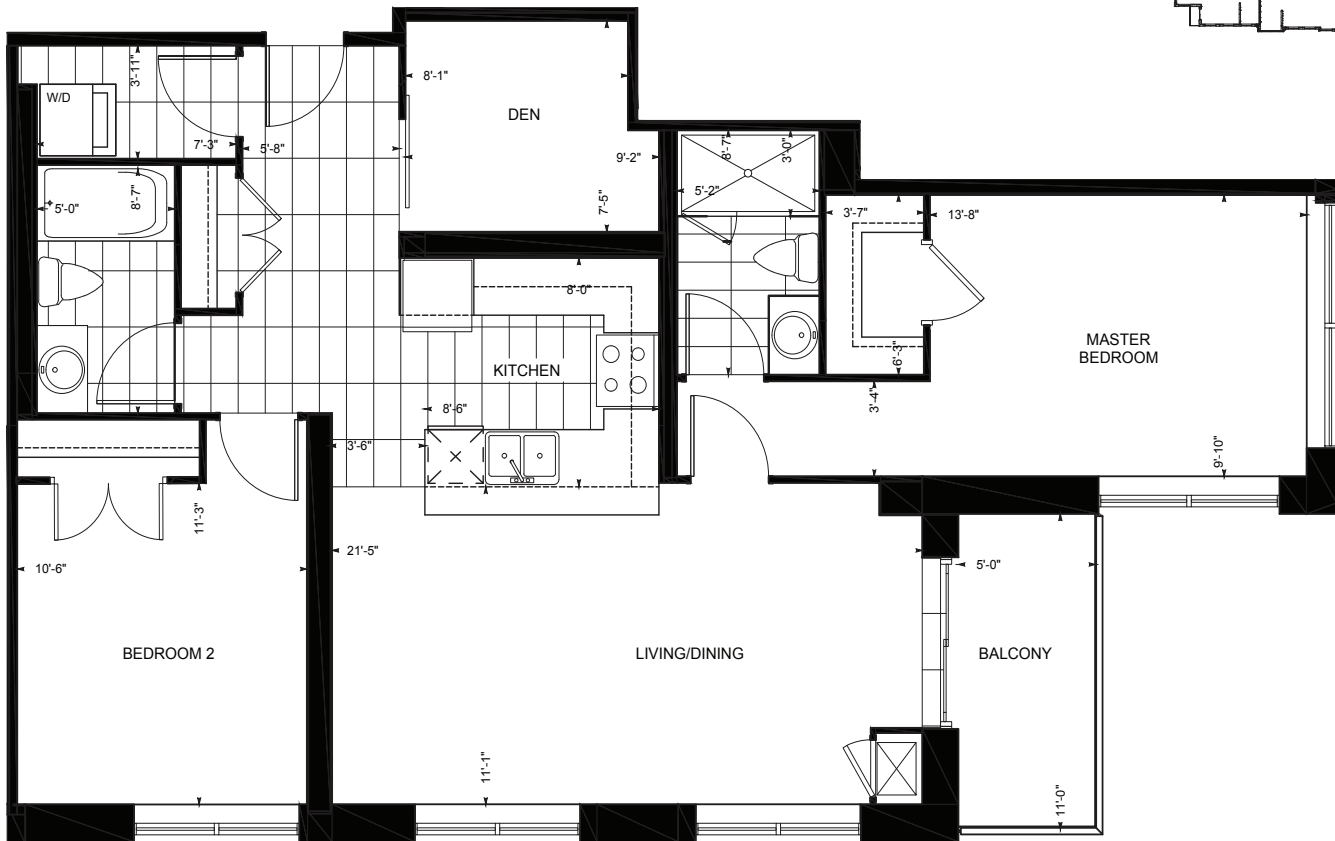

THE MILLSTONE

SUITE 2 | 2 Bed + Den | 2 Bath
1102 sq. ft.

FLOORS 4-19
NORTH

FLOORS 4-19
SOUTH

Dimensions shown for typical floorplans are not exact, actual sizes may vary. Please contact your leasing consultant for more information.