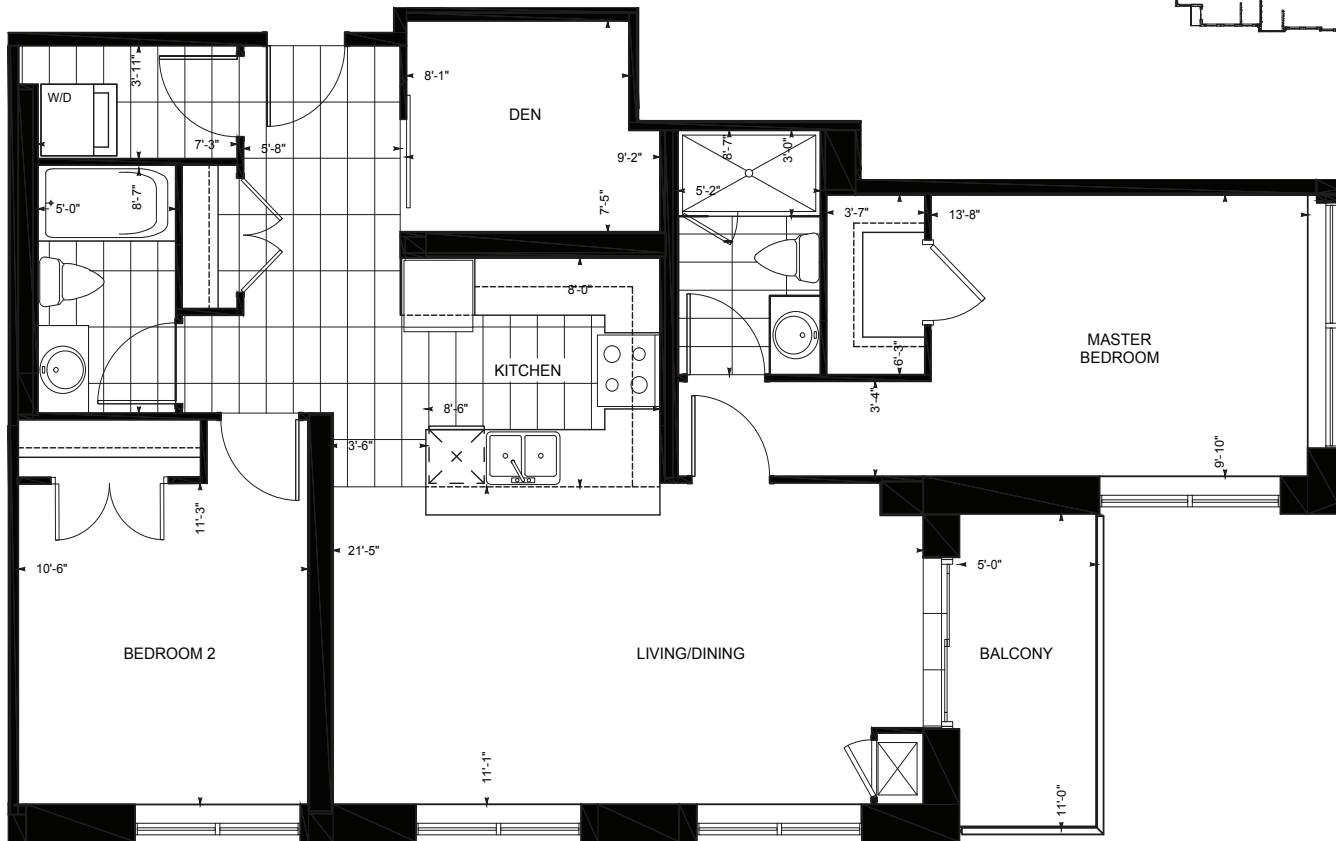

THE BLUESTONE

SUITE 2 | 2 Bed + Den | 2 Bath
1102 sq. ft.

FLOORS 21-24
NORTH

FLOORS 21-24
SOUTH

Dimensions shown for typical floorplans are not exact, actual sizes may vary. Please contact your leasing consultant for more information.