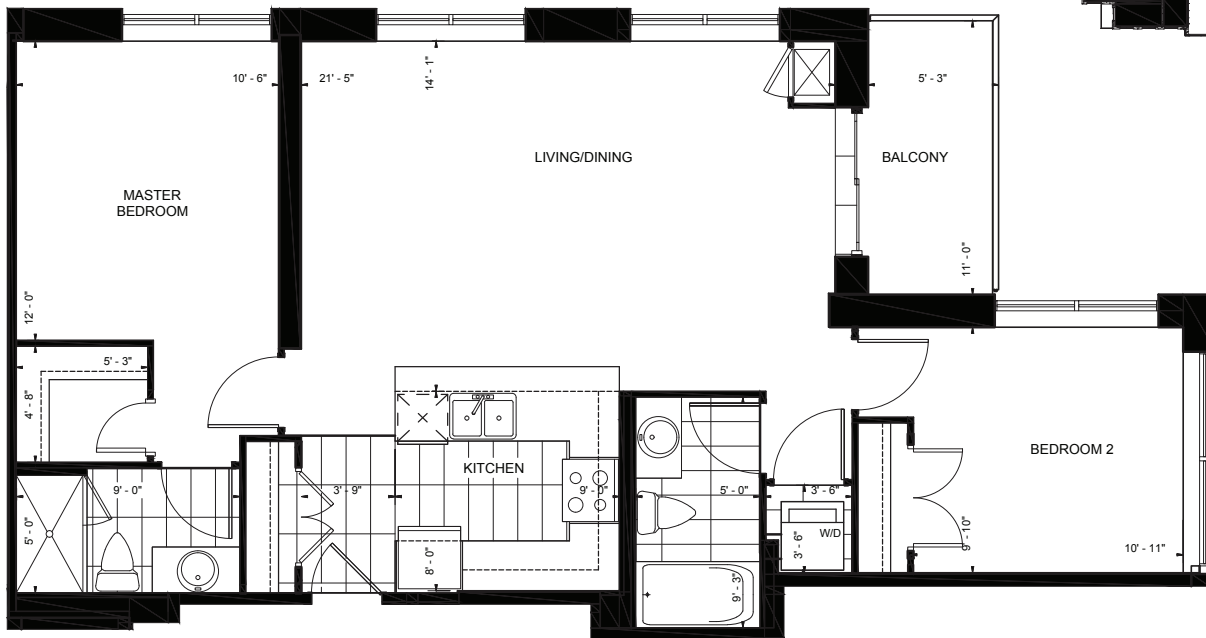

THE MILLSTONE

SUITE 7 | 2 Bed | 2 Bath
999 sq. ft.

FLOORS 04-19
NORTH

FLOORS 04-19
SOUTH

Dimensions shown for typical floorplans are not exact, actual sizes may vary. Please contact your leasing consultant for more information.