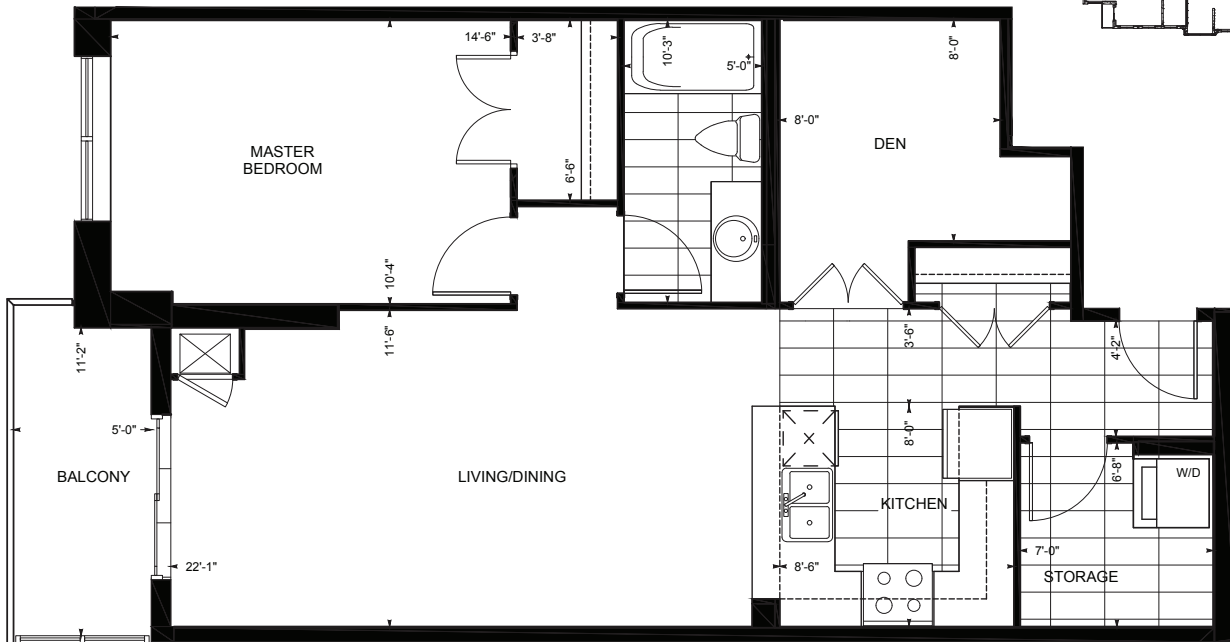

THE MILLSTONE

SUITE 5 | 1 Bed + Den | 1 Bath
862 sq. ft.

FLOORS 04-19
NORTH

FLOORS 04-19
SOUTH

Dimensions shown for typical floorplans are not exact, actual sizes may vary. Please contact your leasing consultant for more information.