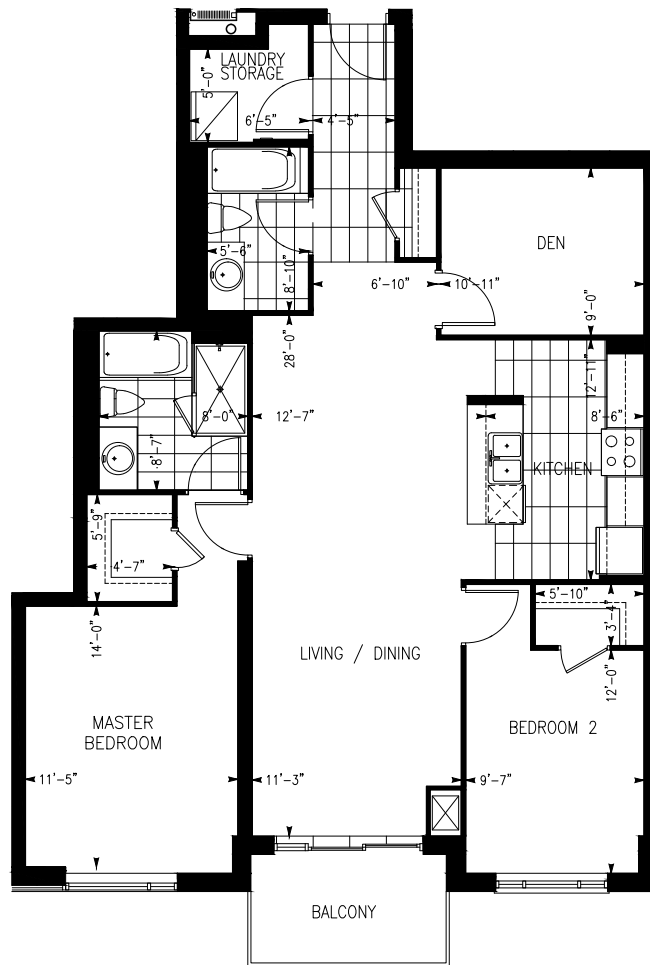

# THE TAIT

SUITE 1 | 2 Bed + Den | 2 Bath  
1298 sq. ft.

FLOOR 18

FLOOR 19

FLOOR 20

Dimensions shown for typical floorplans are not exact, actual sizes may vary. Please contact your leasing consultant for more information.