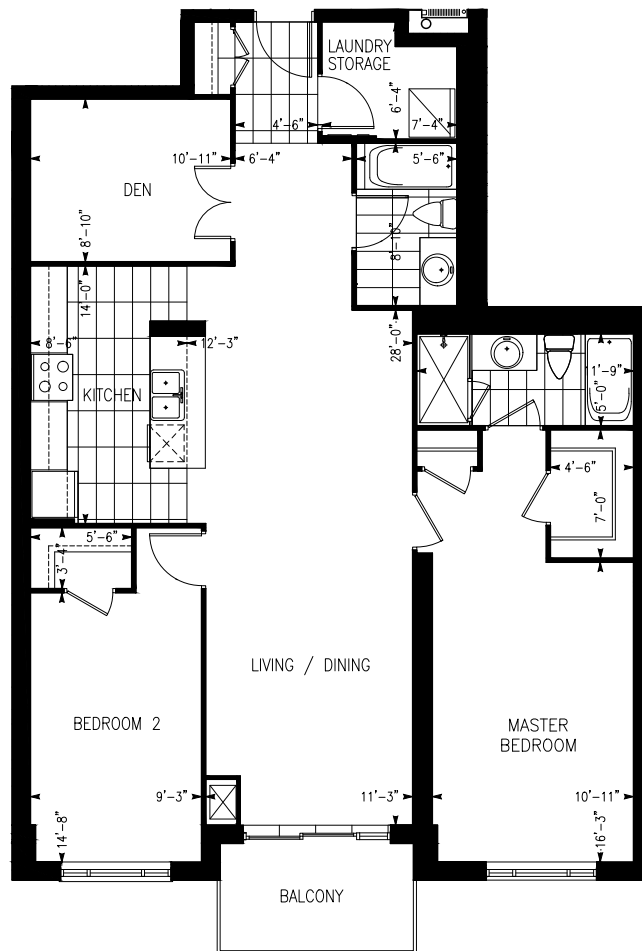

# THE MAIER

SUITE 12 | 2 Bed + Den | 2 Bath  
1404 sq. ft.

FLOOR 04

FLOORS 05 - 17

Dimensions shown for typical floorplans are not exact, actual sizes may vary. Please contact your leasing consultant for more information.