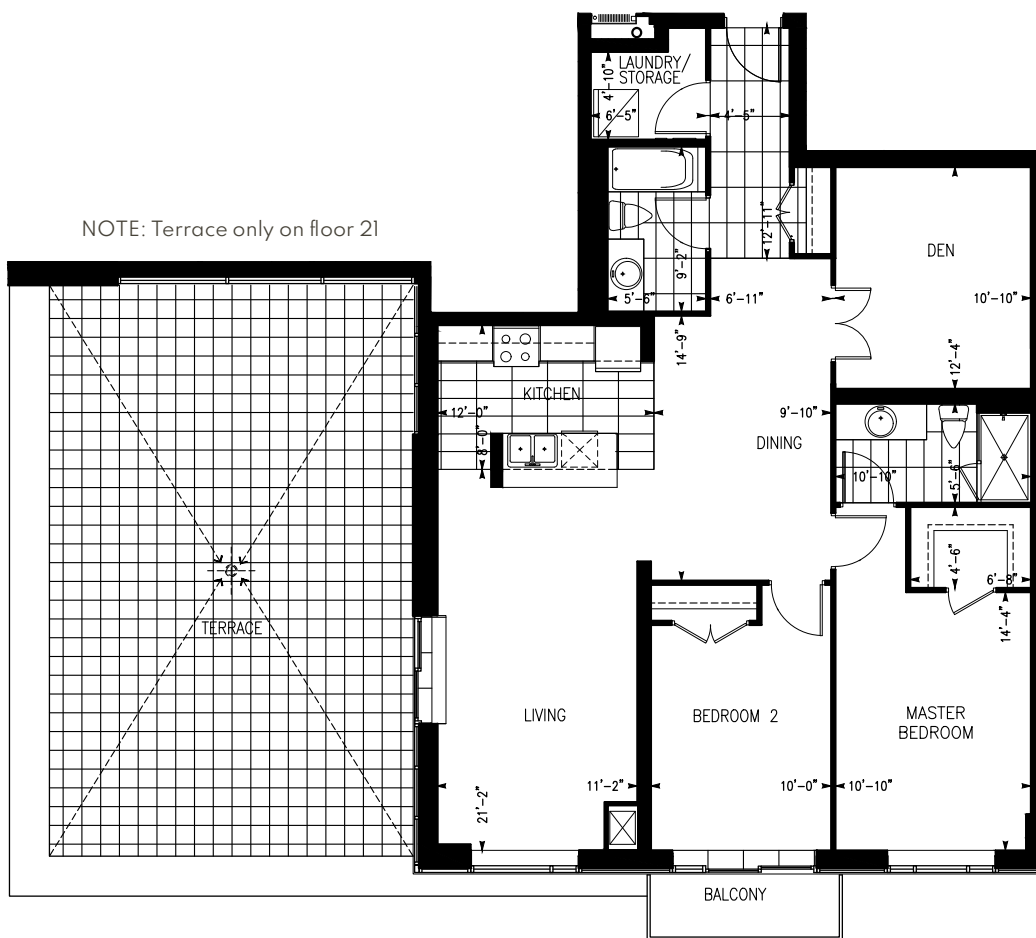

# THE JEROME

SUITE 1 | 2 Bed + Den | 2 Bath  
1401 sq. ft.

FLOOR 21

FLOOR 22

NOTE: Terrace only on floor 21

Dimensions shown for typical floorplans are not exact, actual sizes may vary. Please contact your leasing consultant for more information.