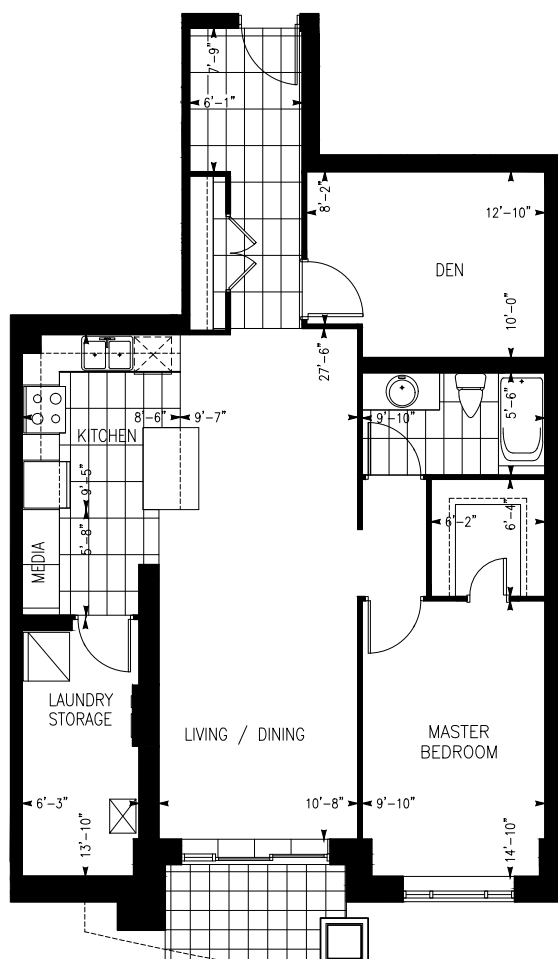

THE SCHWARTZ

SUITE 111 Bed + Den | 1 Bath
1143 sq. ft.

GROUND FLOOR

Dimensions shown for typical floorplans are not exact, actual sizes may vary. Please contact your leasing consultant for more information.