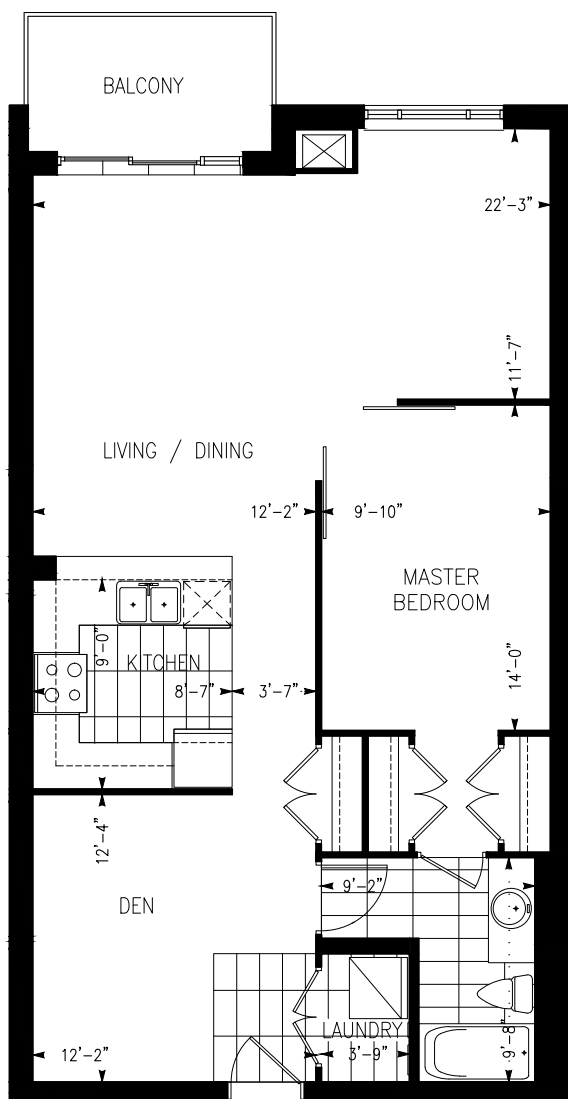

# THE PFEIFER

SUITE 8 | 1 Bed + Den | 1 Bath  
977 sq. ft.

FLOORS 02 - 04

FLOORS 05 - 17

Dimensions shown for typical floorplans are not exact, actual sizes may vary. Please contact your leasing consultant for more information.