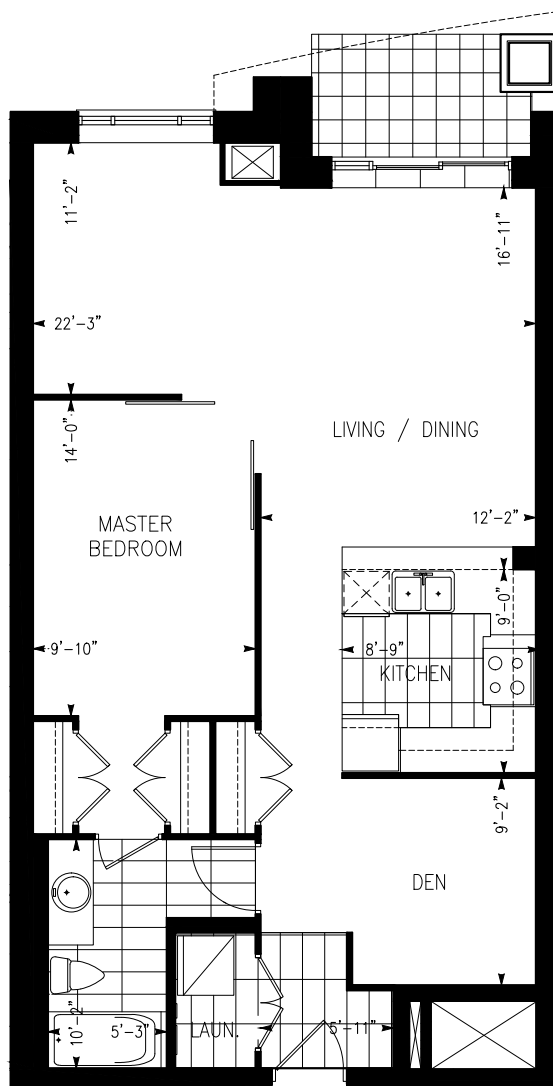

# THE DAVIDSON

SUITE 5 | 1 Bed + Den | 1 Bath  
972 sq. ft.

GROUND FLOOR

Dimensions shown for typical floorplans are not exact, actual sizes may vary. Please contact your leasing consultant for more information.