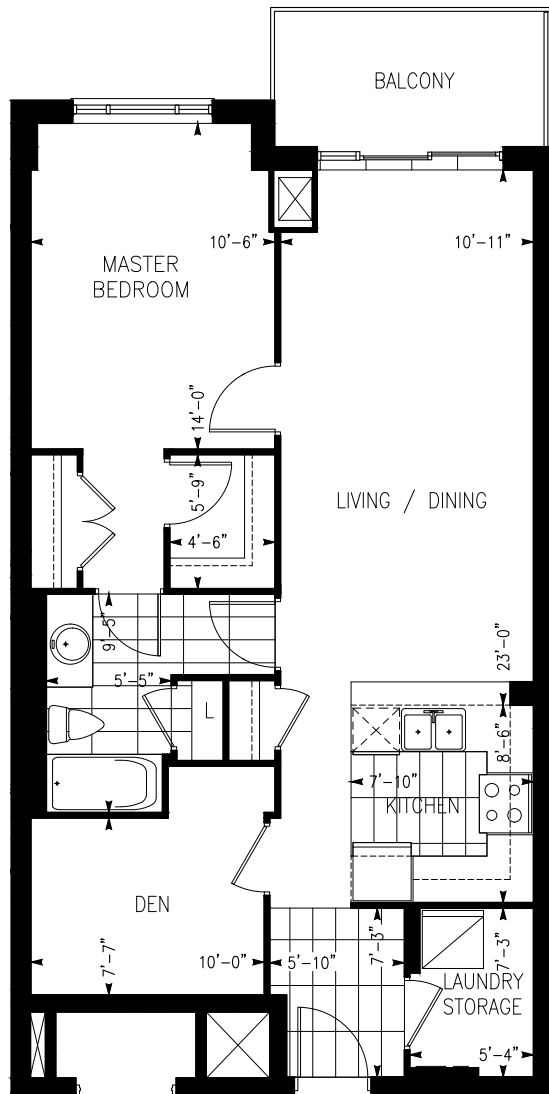

THE CLEMENTS

FLOORS 02 - 04

SUITE 6 | 1 Bed + Den | 1 Bath
909 sq. ft.

FLOORS 05 - 17

Dimensions shown for typical floorplans are not exact, actual sizes may vary. Please contact your leasing consultant for more information.