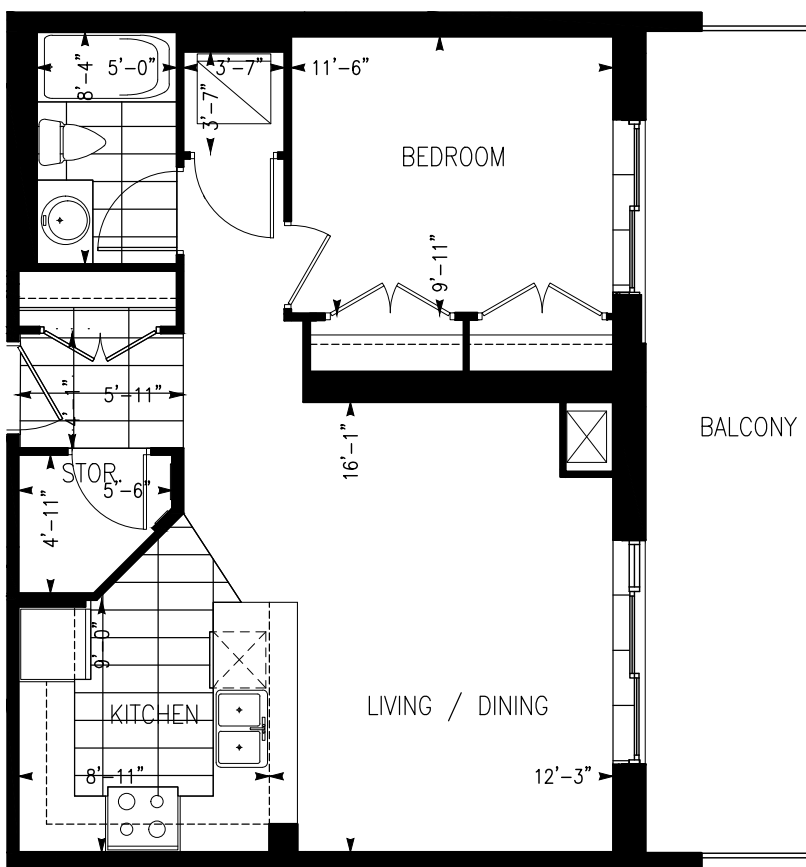

THE EDWIN B

SUITES 203 - 1703 + 310 - 1710 | 1 Bed | 1 Bath
686 sq. ft.

FLOOR 02

FLOORS 03 - 17

Dimensions shown for typical floorplans are not exact, actual sizes may vary. Please contact your leasing consultant for more information.