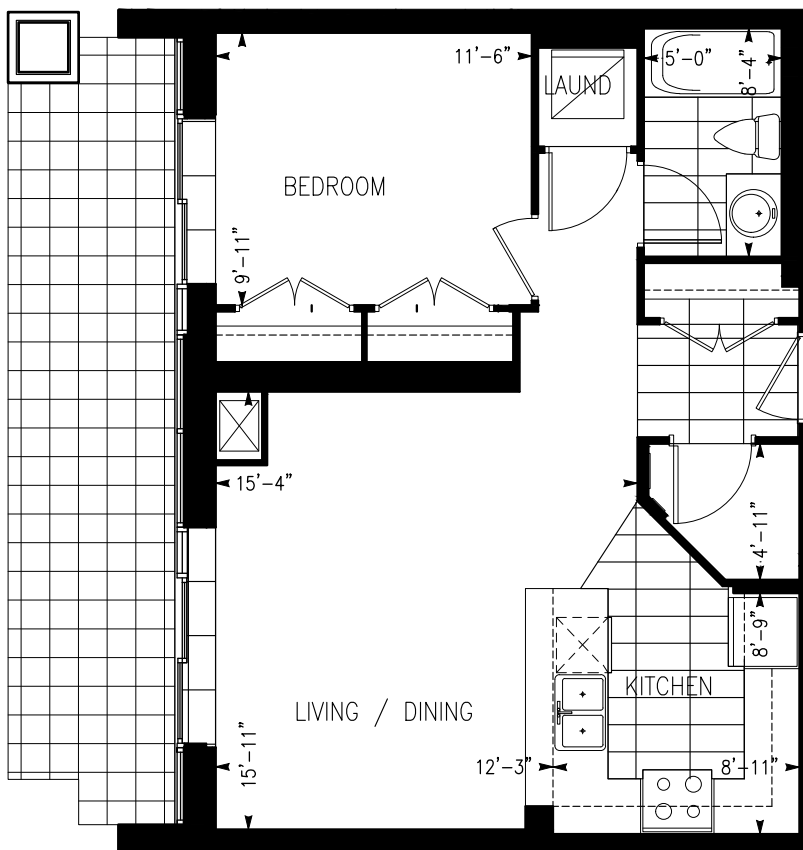

THE EDWIN A

SUITE 3 | 1 Bed | 1 Bath
682 sq. ft.

GROUND FLOOR

Dimensions shown for typical floorplans are not exact. actual sizes may vary. Please contact your leasing consultant for more information.