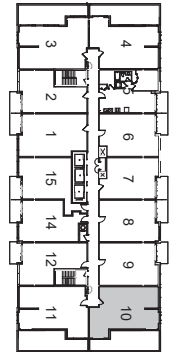

# THE BELVEDERE

SUITE 10 | 2 Bed | 2 Bath | Terrace  
901 sq. ft.

FLOOR 17

Dimensions shown for typical floorplans are not exact, actual sizes may vary. Please contact your leasing consultant for more information.