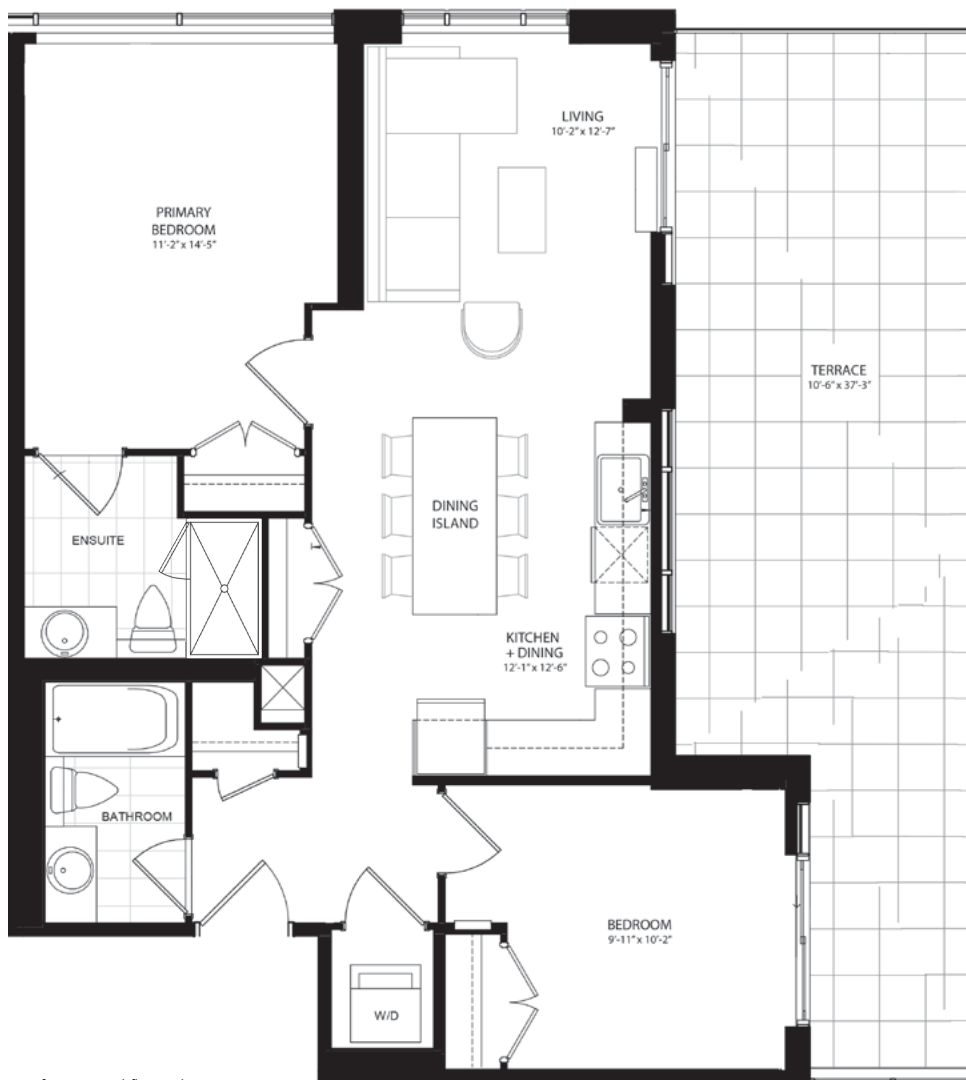

# THE BELVEDERE

SUITE 10 | 2 Bed | 2 Bath | Terrace  
901 sq. ft.

FLOOR 17

Dimensions shown for typical floorplans are not exact, actual sizes may vary. Please contact your leasing consultant for more information.