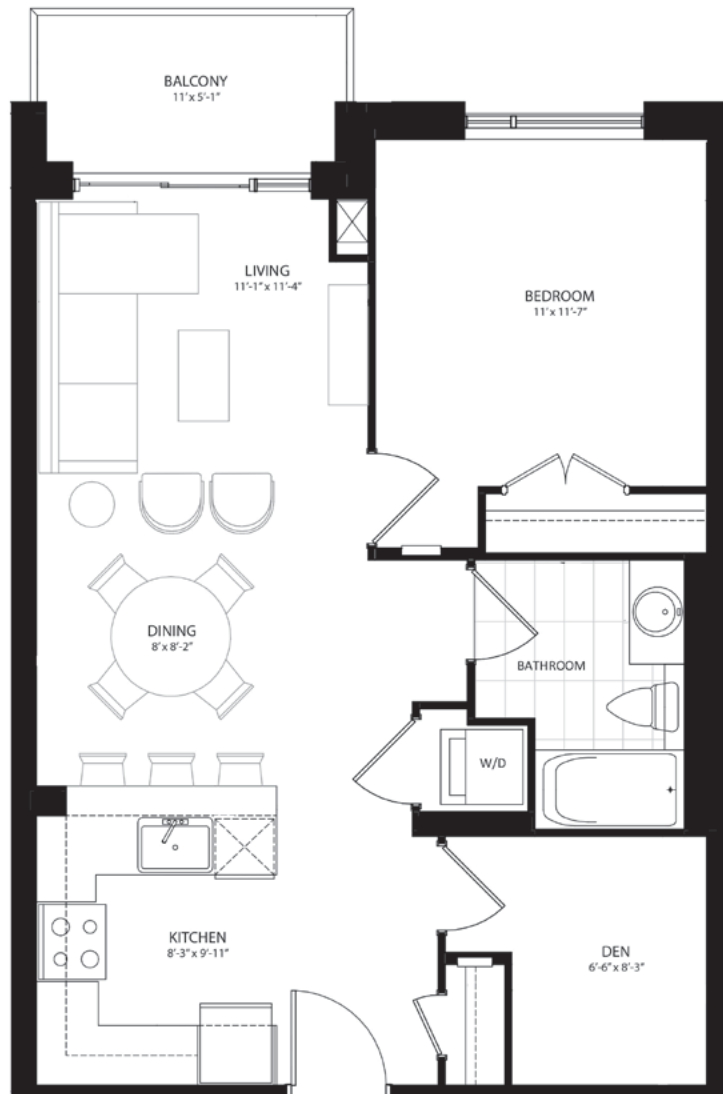

THE COSMO

SUITE 9 | 1 Bed + Den | 1 Bath
756 sq. ft.

FLOOR 2

Dimensions shown for typical floorplans are not exact, actual sizes may vary. Please contact your leasing consultant for more information.