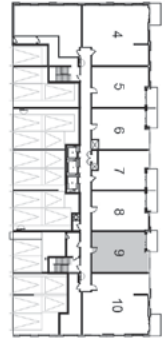

THE COSMO

SUITE 9 | 1 Bed + Den | 1 Bath
756 sq. ft.

FLOOR 2

Dimensions shown for typical floorplans are not exact, actual sizes may vary. Please contact your leasing consultant for more information.