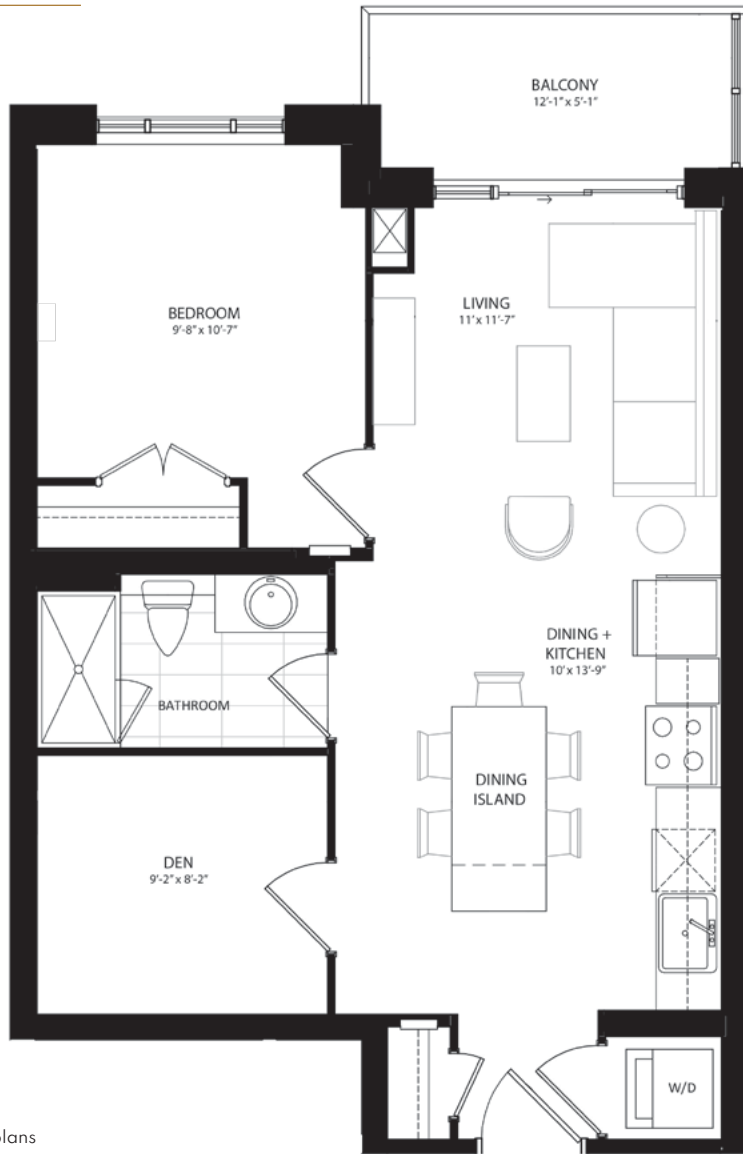

THE CAESAR

SUITE 7 | 1 Bed + Den | 1 Bath
694 sq. ft.

FLOORS 2-12 & 14-18

Dimensions shown for typical floorplans are not exact, actual sizes may vary. Please contact your leasing consultant for more information.