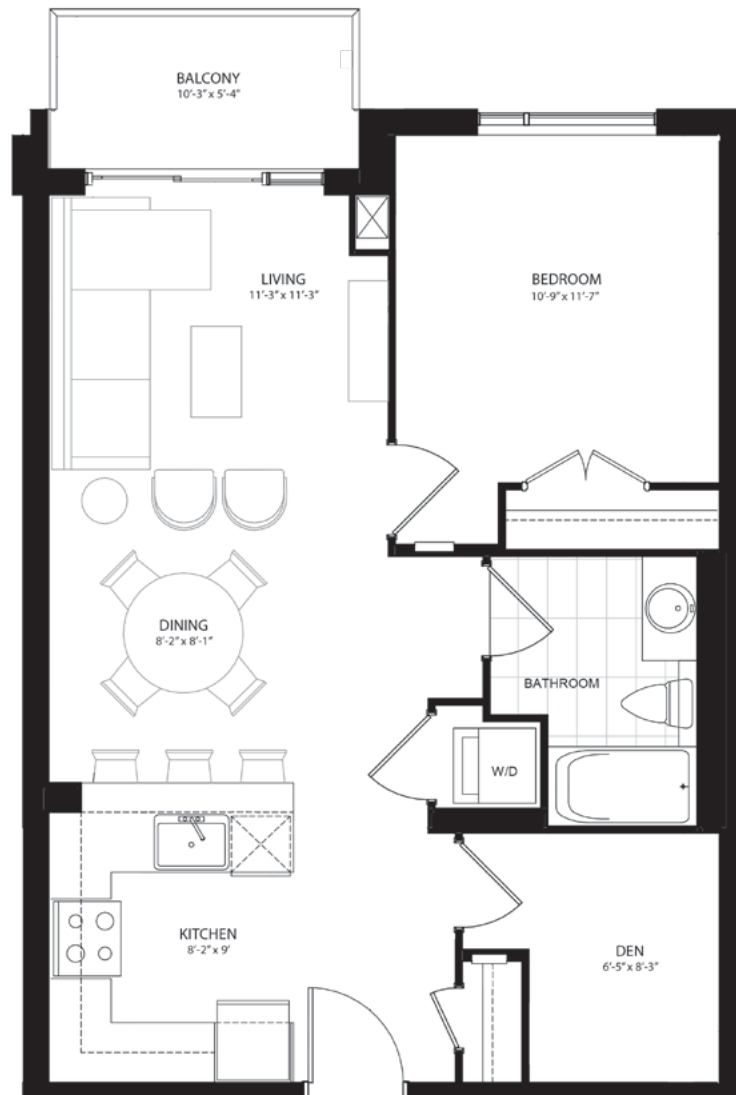

THE COSMO 1.0

SUITE 9 | 1 Bed + Den | 1 Bath
746 sq. ft.

FLOORS 3-12 & 14-18

Dimensions shown for typical floorplans are not exact, actual sizes may vary. Please contact your leasing consultant for more information.