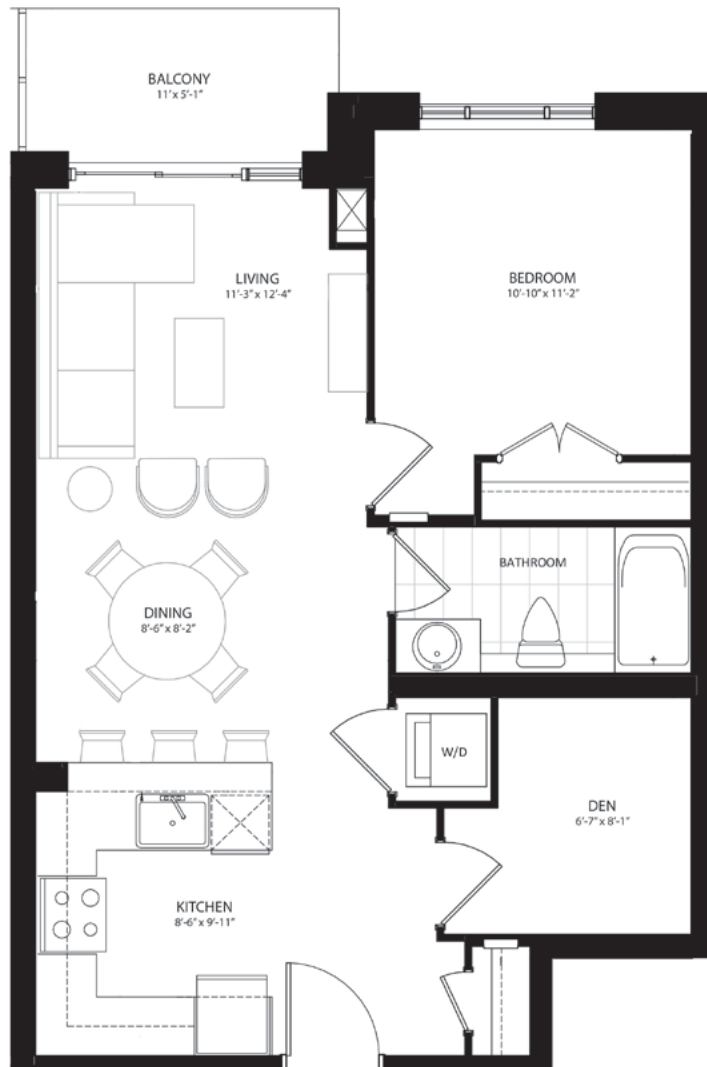

THE VESPER

SUITE 6 | 1 Bed + Den | 1 Bath
733 sq. ft.

FLOORS 2-12 & 14-18

Dimensions shown for typical floorplans are not exact, actual sizes may vary. Please contact your leasing consultant for more information.