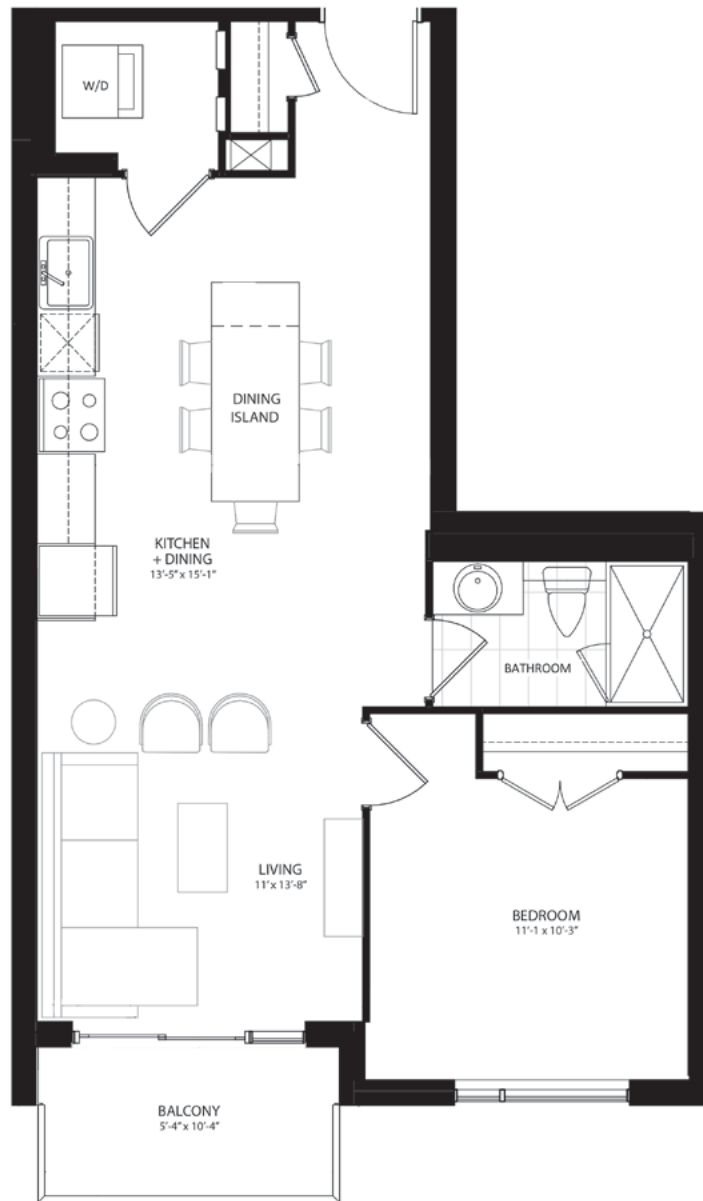

THE HUMMINGBIRD

FLOORS 3-12 & 14-18

SUITE 12 | 1 Bed | 1 Bath
710 sq. ft.

Dimensions shown for typical floorplans are not exact, actual sizes may vary. Please contact your leasing consultant for more information.