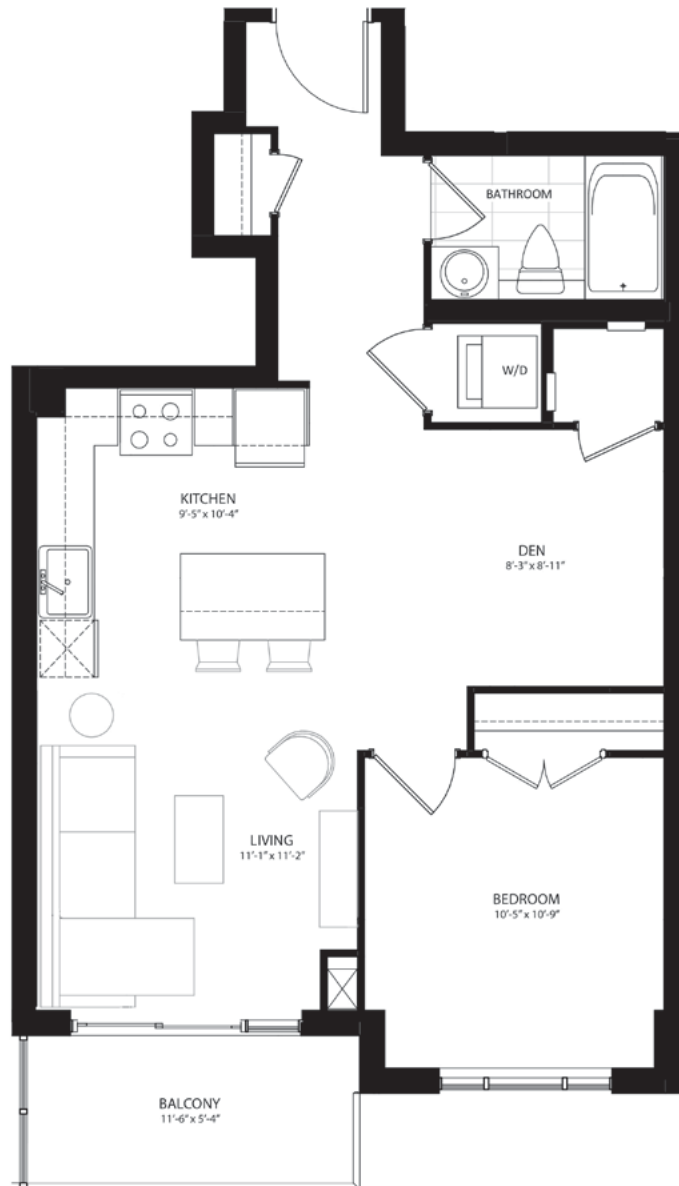

THE SPRITZ

FLOORS 3-12 & 14-18

SUITE 14 | 1 Bed + Den | 1 Bath
696 sq. ft.

Dimensions shown for typical floorplans are not exact, actual sizes may vary. Please contact your leasing consultant for more information.