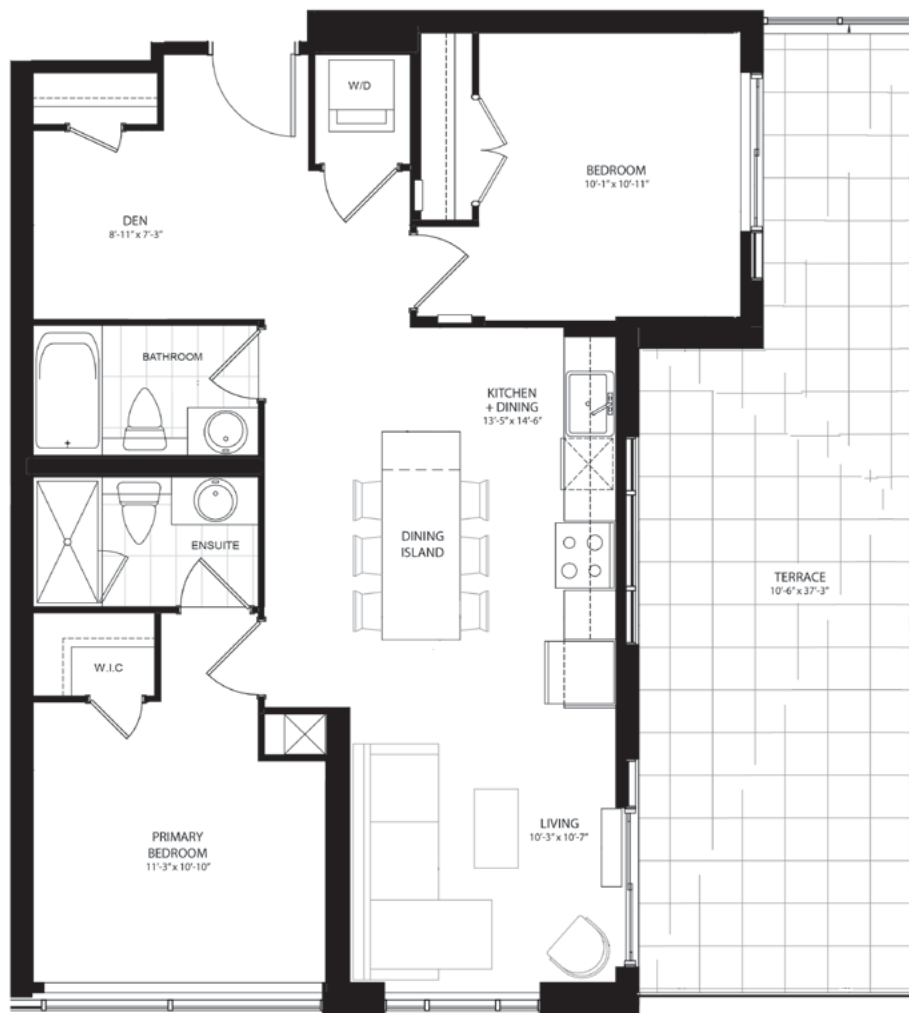

THE BROOKLYN

FLOOR 17

SUITE 11 | 2 Bed + Den | 2 Bath | Terrace
958 sq. ft.

Dimensions shown for typical floorplans are not exact, actual sizes may vary. Please contact your leasing consultant for more information.