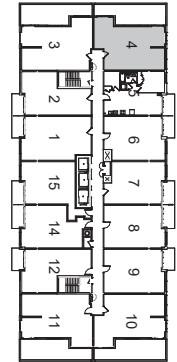

# THE HEMINGWAY

FLOOR 17

SUITE 4 | 2 Bed | 2 Bath | Terrace  
901 sq. ft.

Dimensions shown for typical floorplans are not exact, actual sizes may vary. Please contact your leasing consultant for more information.