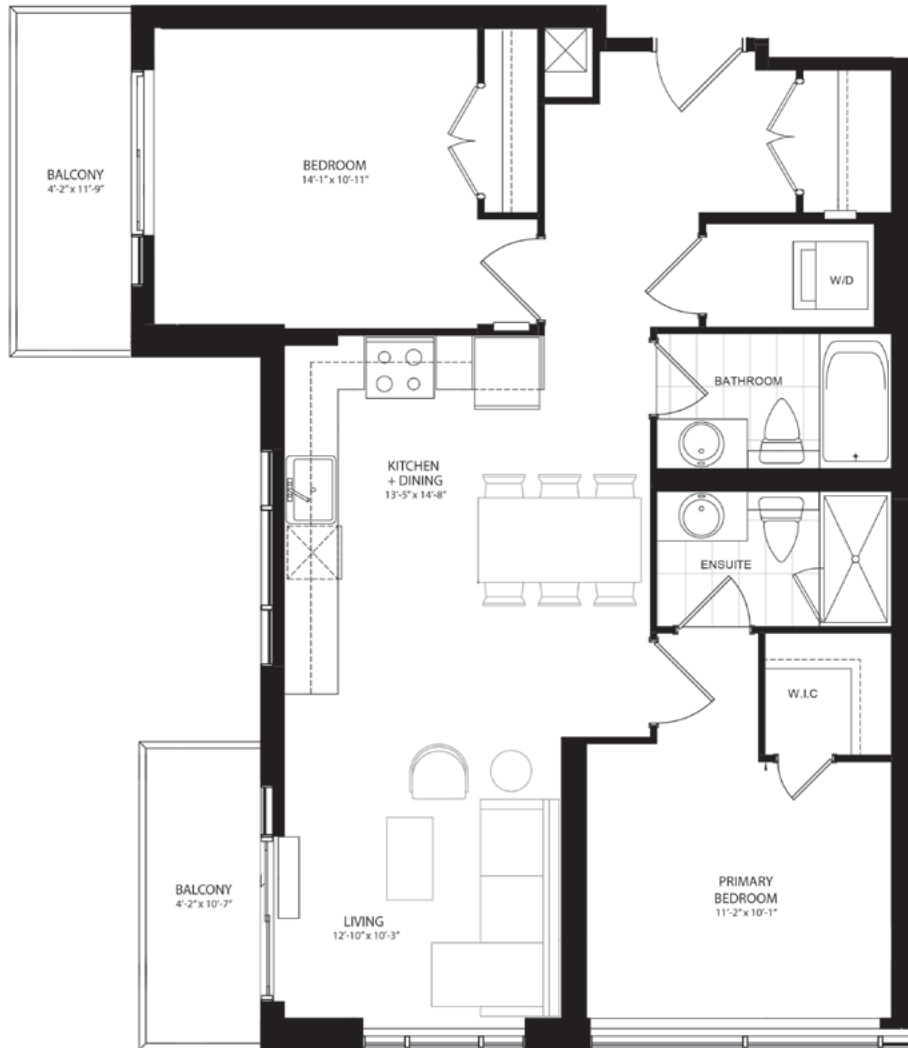

THE WALDORF

SUITE 3 | 2 Bed | 2 Bath | Balcony
958 sq. ft.

FLOOR 18

Dimensions shown for typical floorplans are not exact, actual sizes may vary. Please contact your leasing consultant for more information.