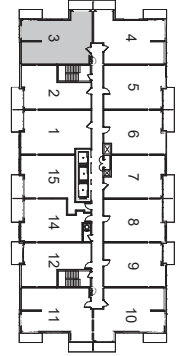

THE WALDORF

SUITE 3 | 2 Bed | 2 Bath | Balcony
958 sq. ft.

FLOOR 18

Dimensions shown for typical floorplans are not exact, actual sizes may vary. Please contact your leasing consultant for more information.