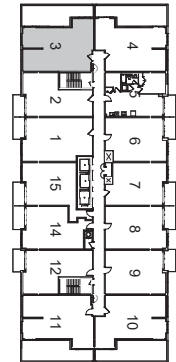

THE WALDORF

FLOOR 17

SUITE 3 | 2 Bed | 2 Bath | Terrace
958 sq. ft.

Dimensions shown for typical floorplans are not exact, actual sizes may vary. Please contact your leasing consultant for more information.