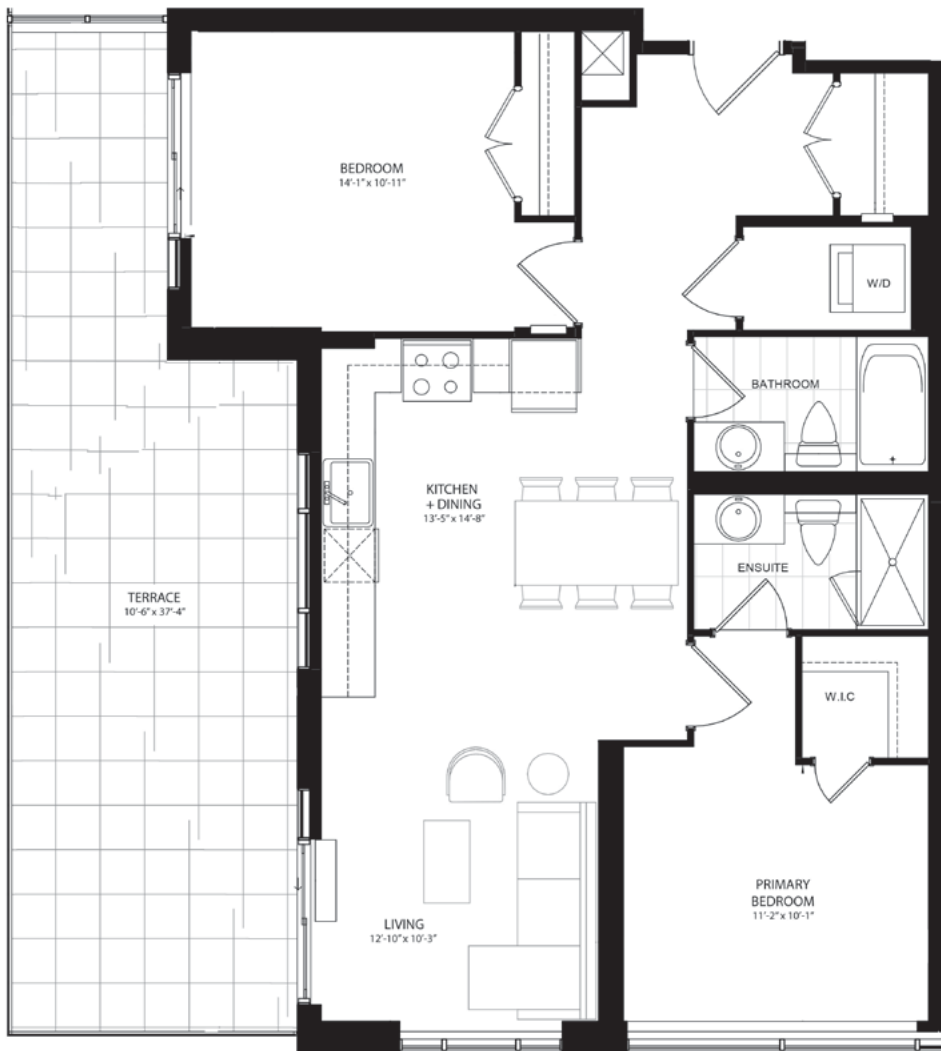

THE WALDORF

FLOOR 17

SUITE 3 | 2 Bed | 2 Bath | Terrace
958 sq. ft.

Dimensions shown for typical floorplans are not exact, actual sizes may vary. Please contact your leasing consultant for more information.