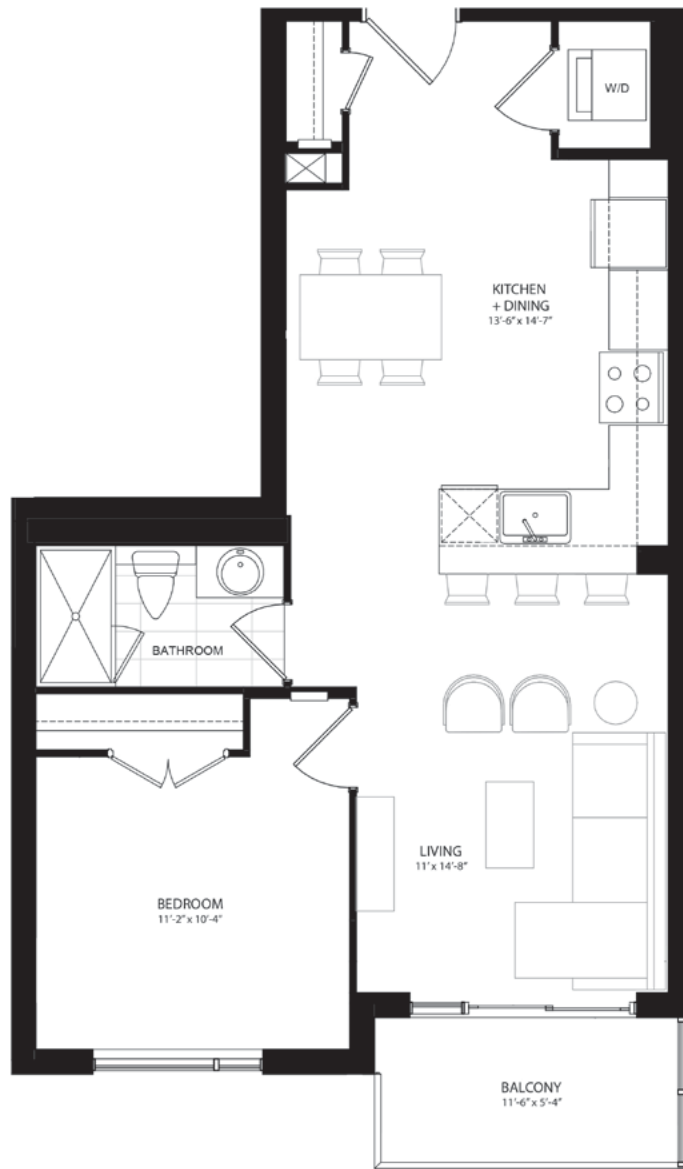

THE CLASSIC

SUITE 2 | 1 Bed | 1 Bath
708 sq. ft.

FLOORS 3-12 & 14-18

Dimensions shown for typical floorplans are not exact, actual sizes may vary. Please contact your leasing consultant for more information.