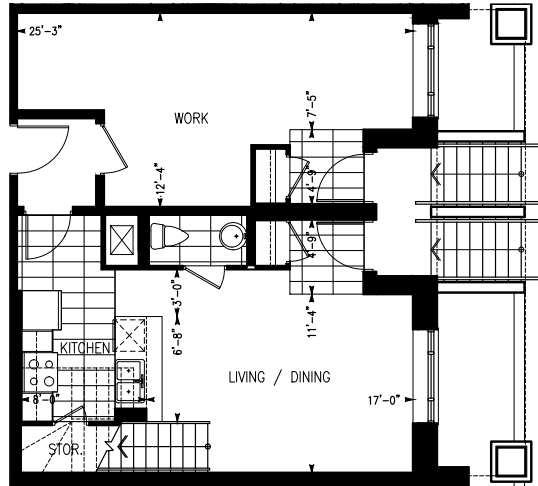

# THE DIETRICH

SUITE 2 | 2 Bed | 2.5 Bath  
1,532 sq. ft.

GROUND FLOOR

SECOND FLOOR

GROUND FLOOR

SECOND FLOOR

Dimensions shown for typical floorplans are not exact, actual sizes may vary. Please contact your leasing consultant for more information.