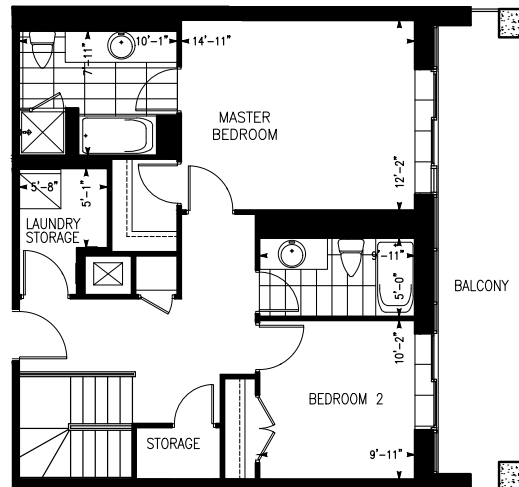

# THE DIETRICH

SUITE 2 | 2 Bed | 2.5 Bath  
1,532 sq. ft.

GROUND FLOOR

SECOND FLOOR

GROUND FLOOR

SECOND FLOOR

Dimensions shown for typical floorplans are not exact, actual sizes may vary. Please contact your leasing consultant for more information.