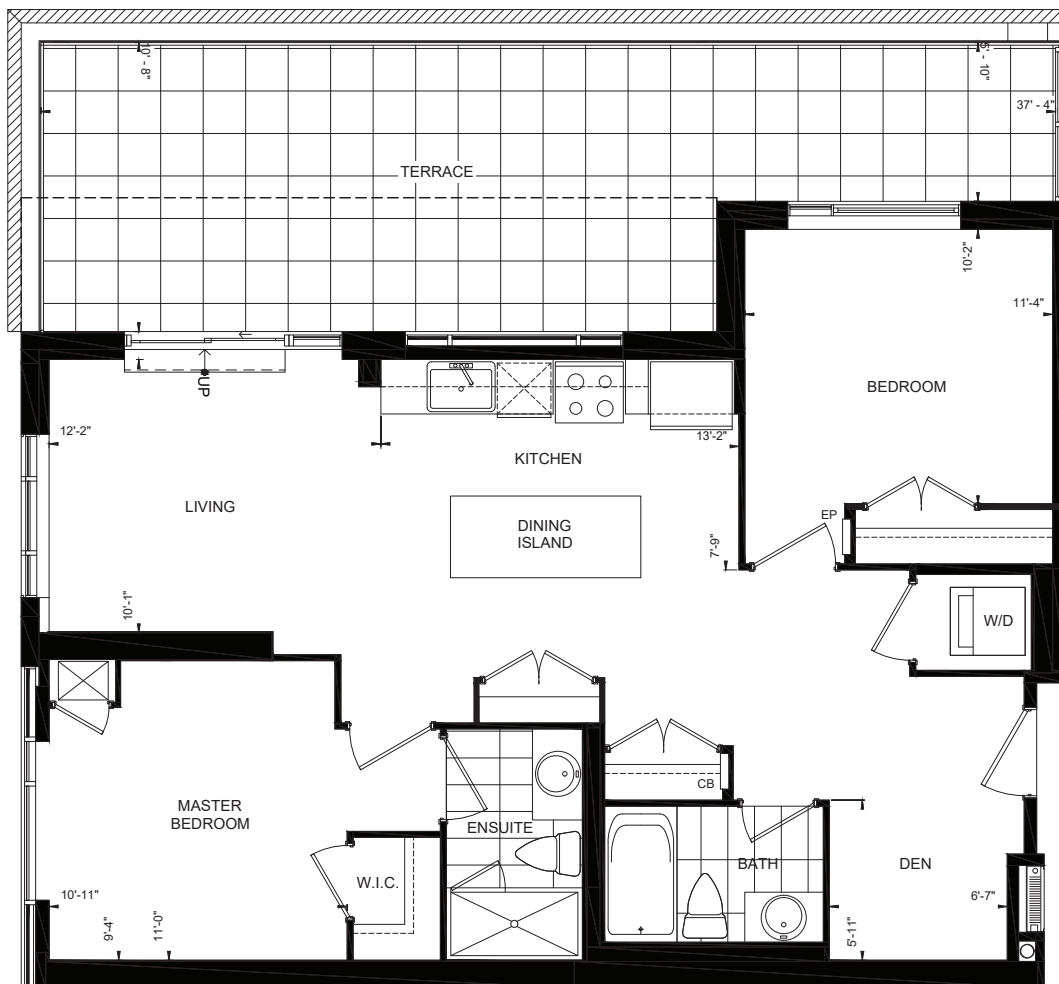

THE ROYAL

SUITE 2002
959 sq. ft.

FLOOR 20

Dimensions shown for typical floorplans are not exact, actual sizes may vary. Please contact your leasing consultant for more information.