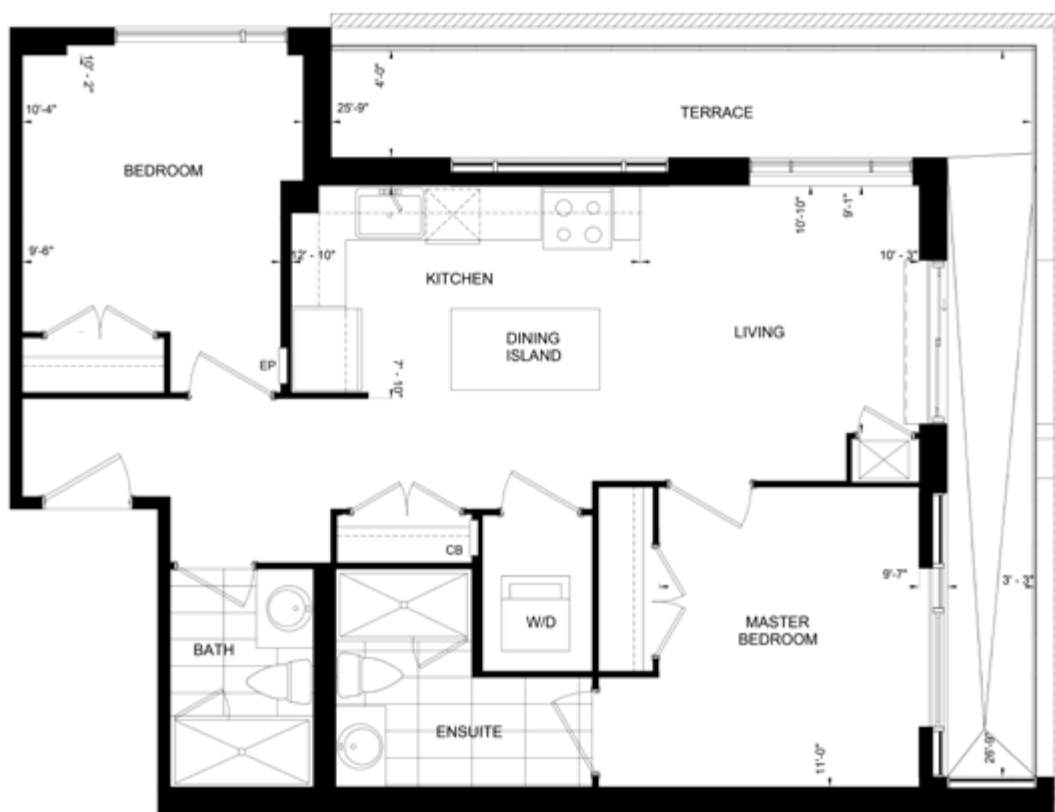

THE FORESTER

SUITE 2203
809 sq. ft.

FLOOR 22

Dimensions shown for typical floorplans are not exact, actual sizes may vary. Please contact your leasing consultant for more information.