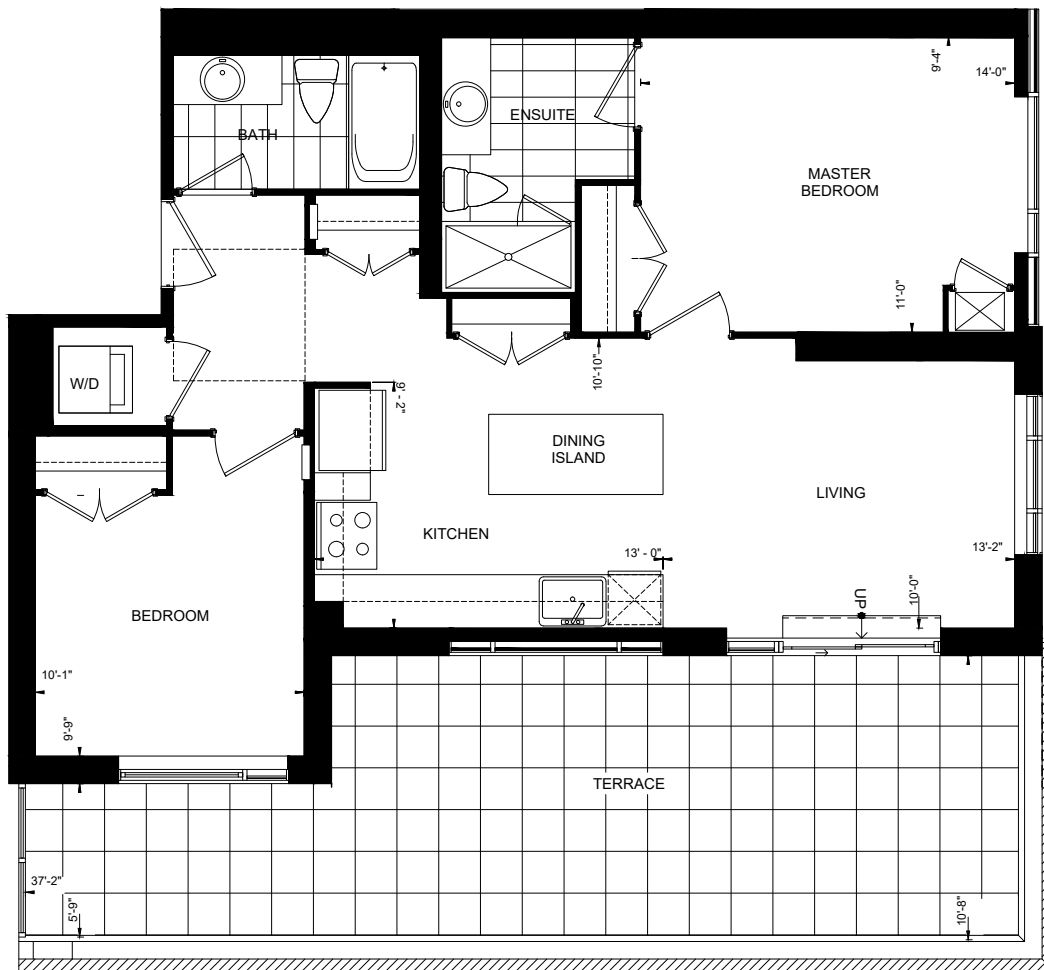

# THE MARK

SUITE 2008  
901 sq. ft.

FLOORS 20

Dimensions shown for typical floorplans are not exact, actual sizes may vary. Please contact your leasing consultant for more information.