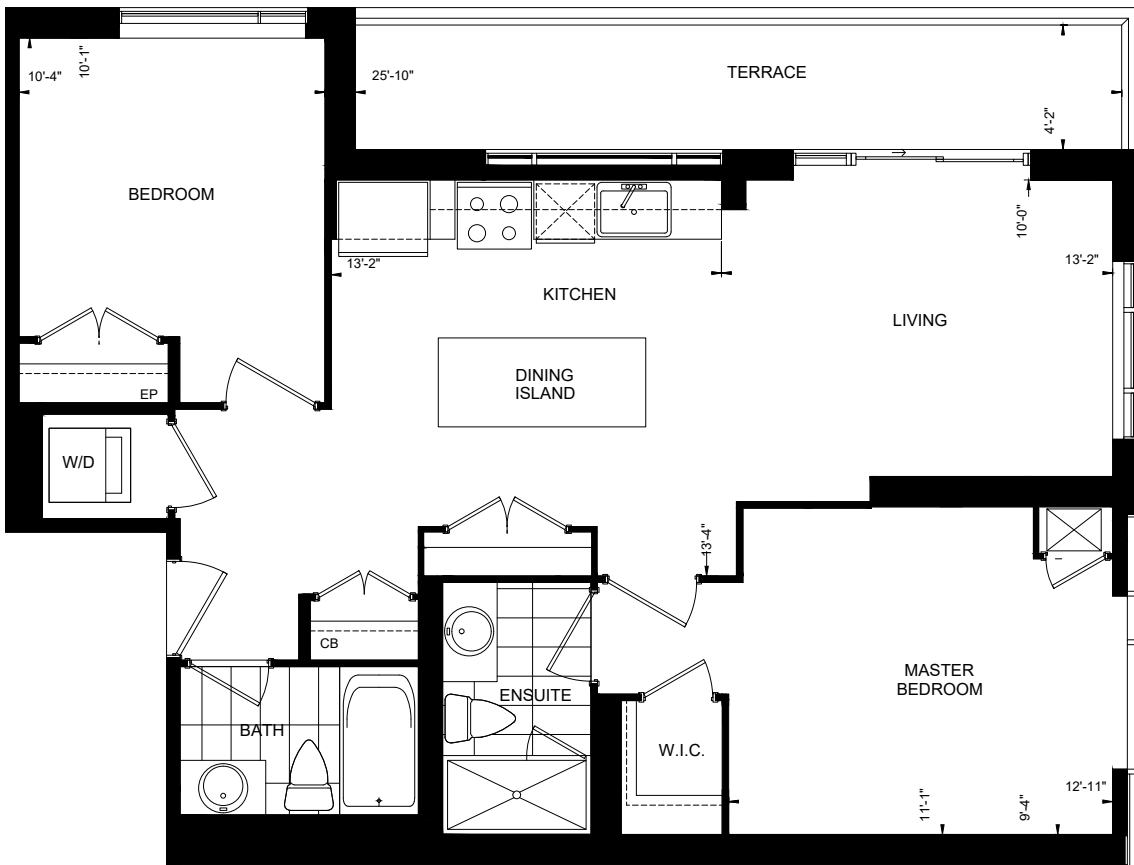

# THE WOODFORD

SUITE 2103  
902 sq. ft.

FLOOR 21

Dimensions shown for typical floorplans are not exact, actual sizes may vary. Please contact your leasing consultant for more information.