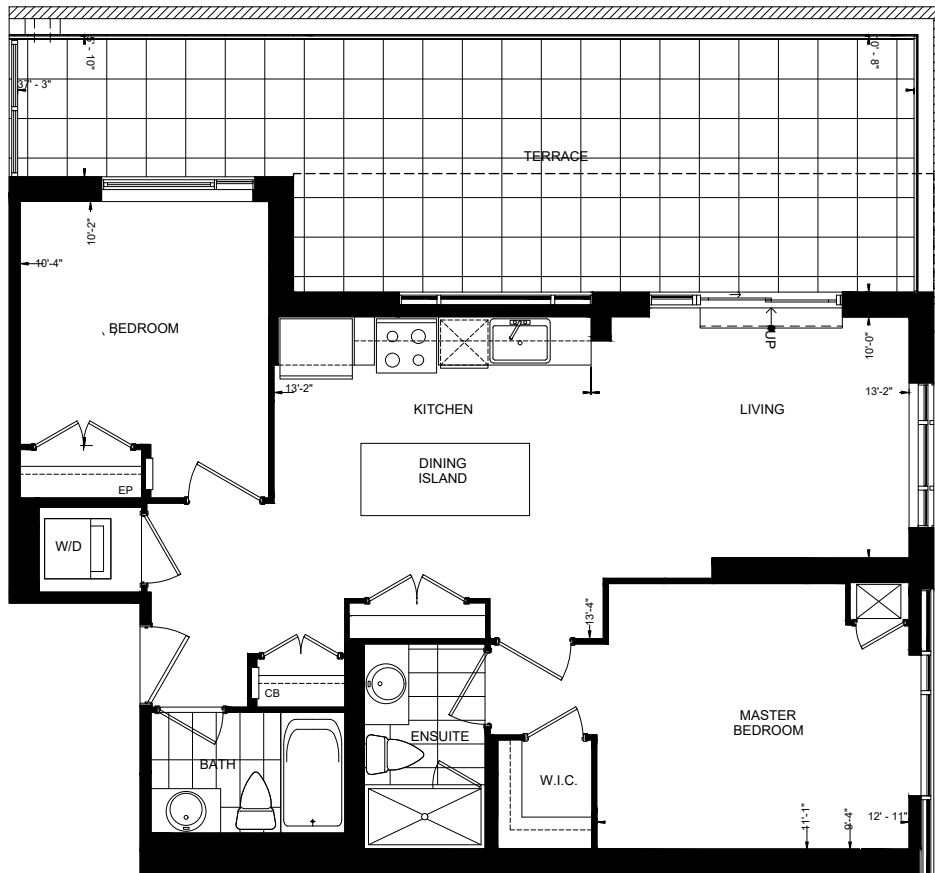

THE WOODFORD

SUITE 2003
902 sq. ft.

FLOOR 20

Dimensions shown for typical floorplans are not exact, actual sizes may vary. Please contact your leasing consultant for more information.