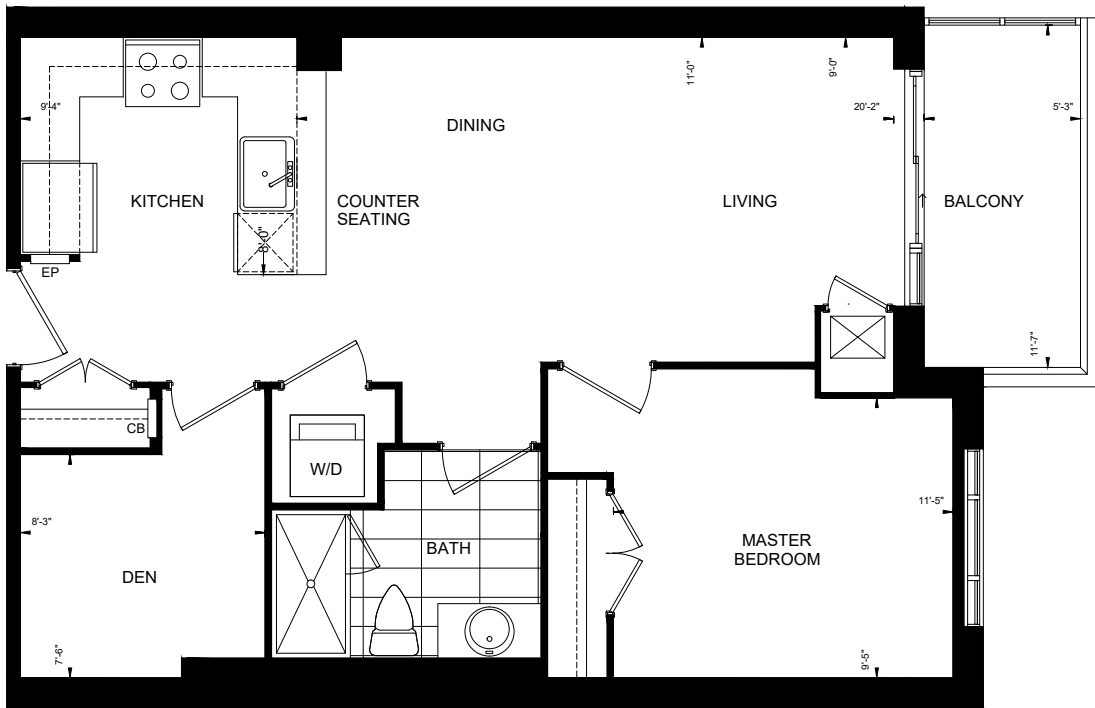

THE JAMESON

SUITES 606-2206
725 sq. ft.

FLOORS 06-22

Dimensions shown for typical floorplans are not exact, actual sizes may vary. Please contact your leasing consultant for more information.