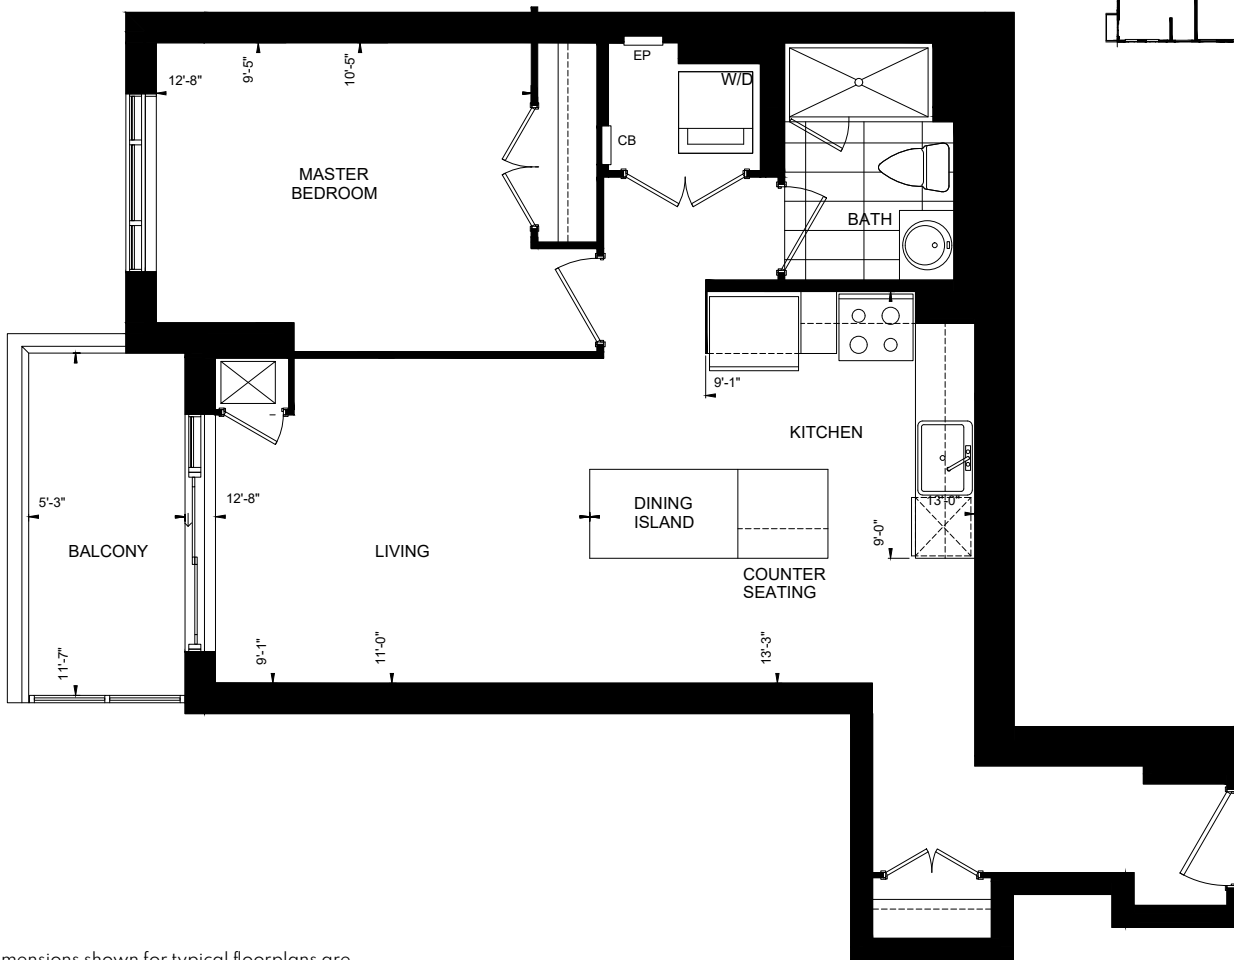

THE ROY

FLOORS 03-22

SUITES 312-2212
745 sq. ft.

Dimensions shown for typical floorplans are not exact, actual sizes may vary. Please contact your leasing consultant for more information.