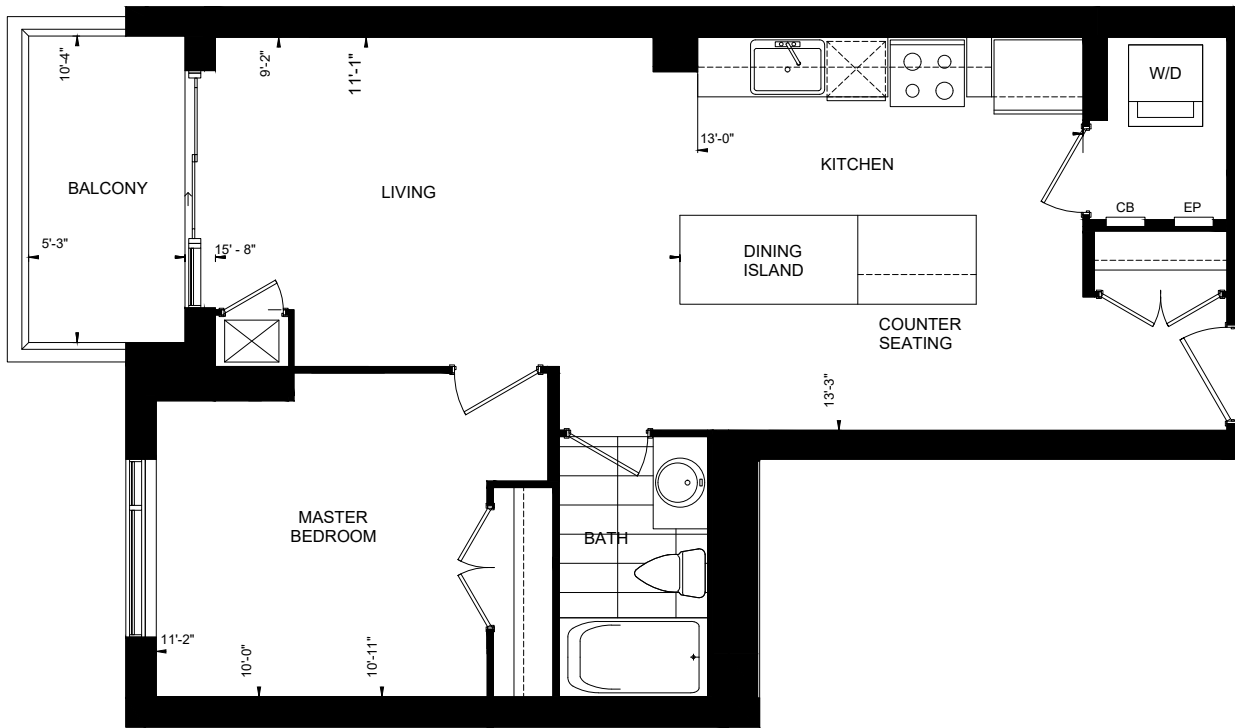

# THE SAZERAC

SUITES 310-2210  
719 sq. ft.

FLOORS 03-22

Dimensions shown for typical floorplans are not exact, actual sizes may vary. Please contact your leasing consultant for more information.