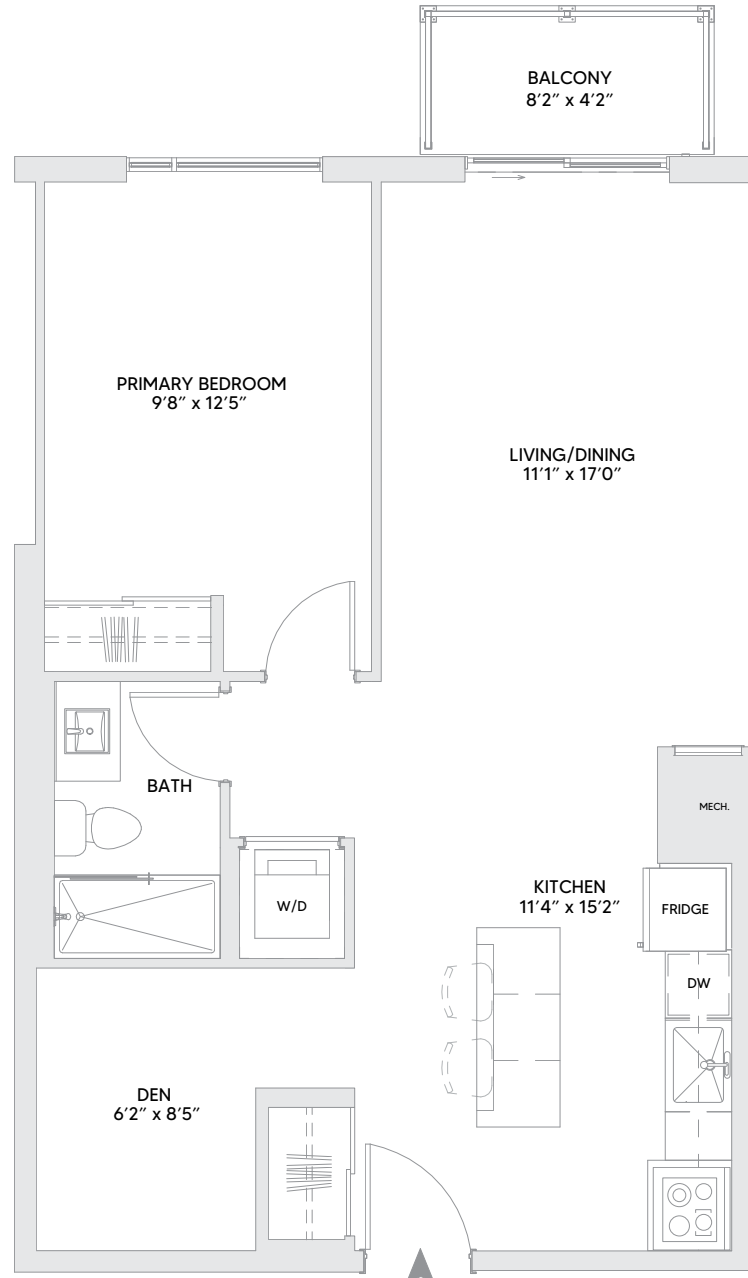

B7B

1 BED + DEN | 1 BATH | 746 SQ FT

Suite 407 has a bathtub

Materials, specifications and floor plans are subject to change without notice. All renderings are artist's concept. All floor plans have approximate dimensions. Actual usable floor space may vary from stated floor plan. Windows, doors and balcony size and location may vary. Balcony/Terrace, as applicable. All dimensions are subject to normal construction variances. Some features may vary by suite design. Furniture not included. E. & O. E.