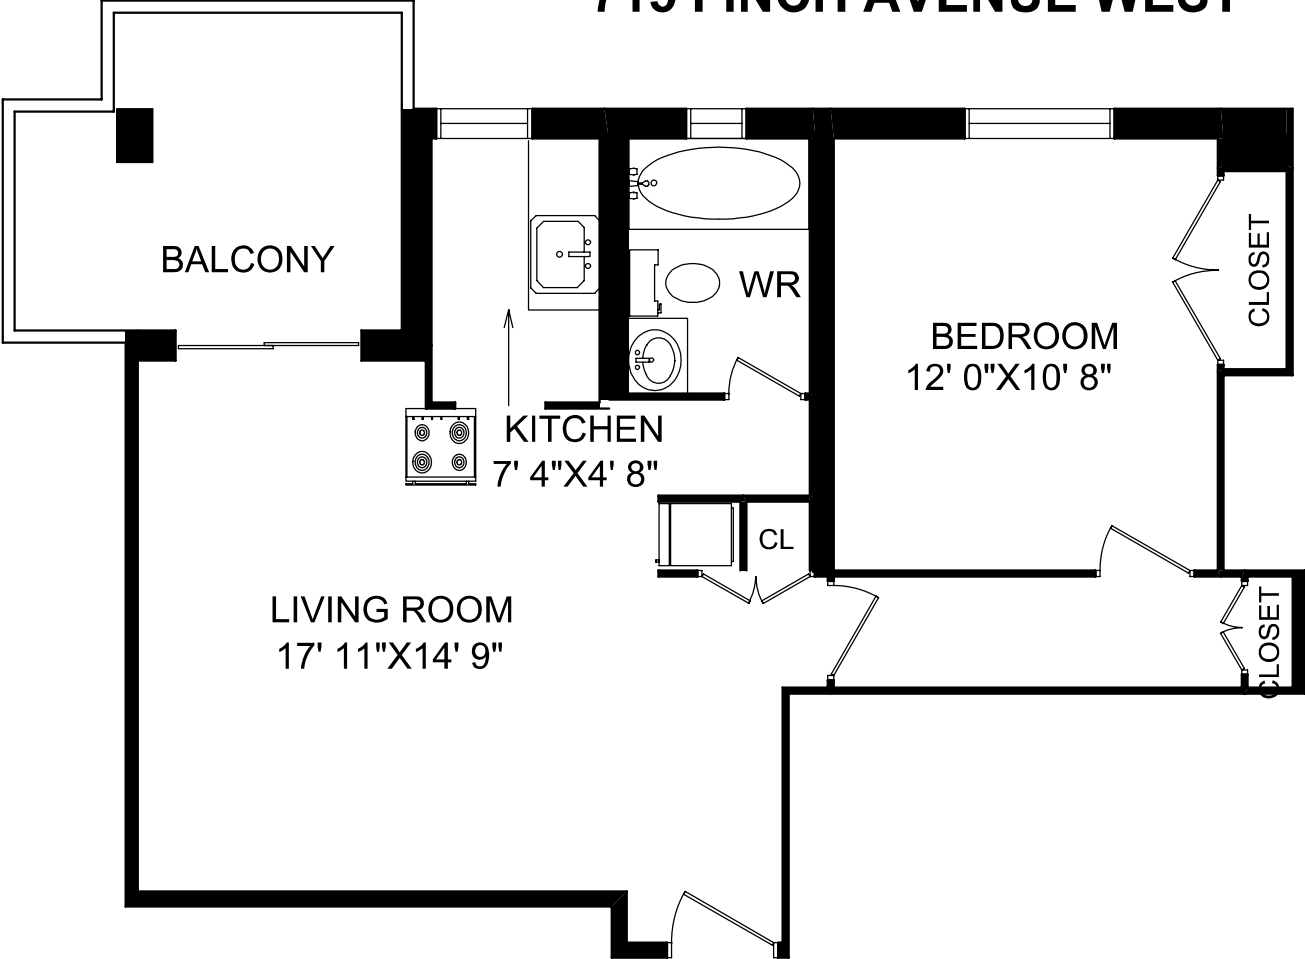

**715 FINCH AVENUE WEST**

BALCONY

KITCHEN  
7' 4" X 4' 8"

WR

BEDROOM  
12' 0" X 10' 8"

CLOSET

LIVING ROOM  
17' 11" X 14' 9"

CL

CLOSET

**1 BEDROOM UNIT #07**  
**534 SQUARE FEET**