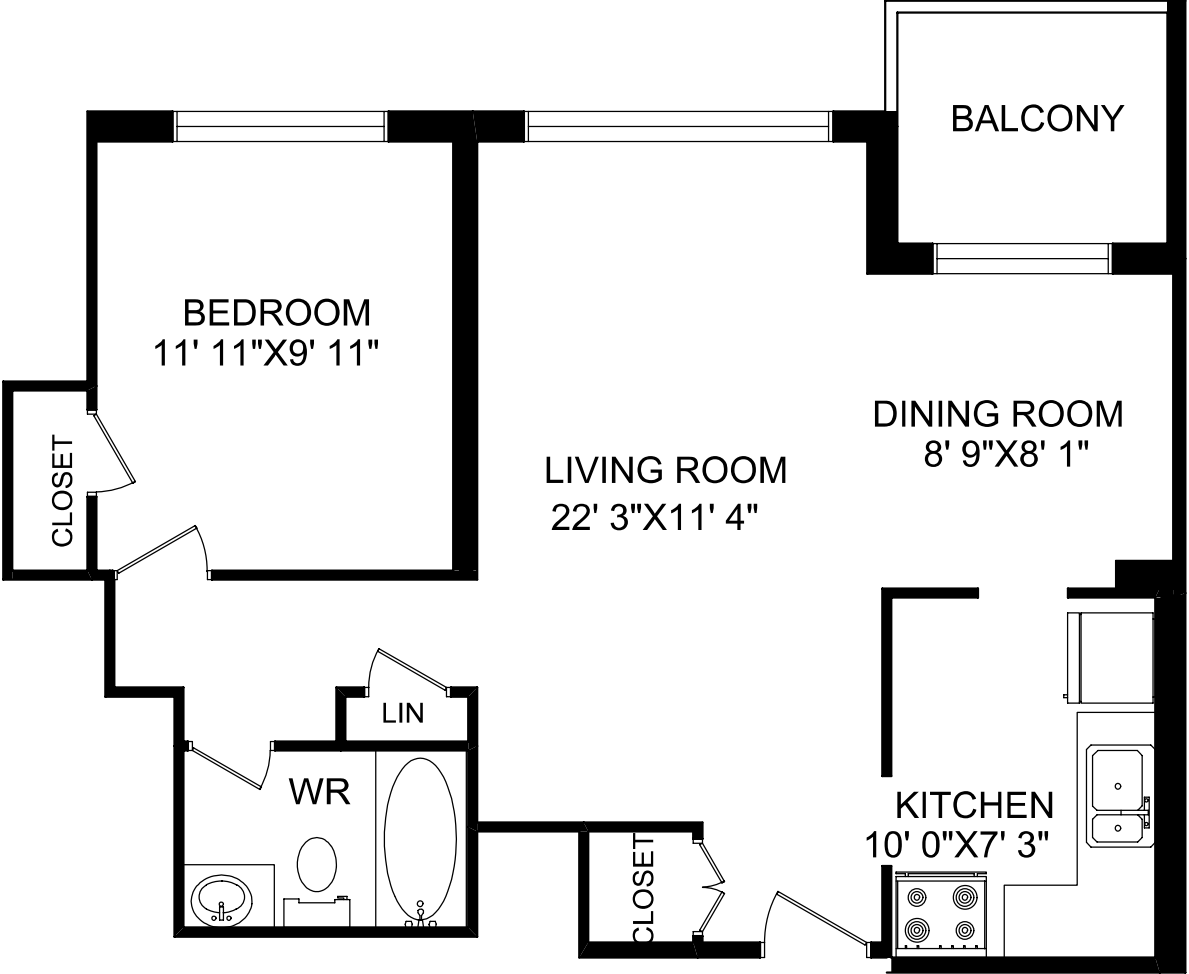

715 FINCH AVENUE WEST

**1 BEDROOM UNIT #05
616 SQUARE FEET**