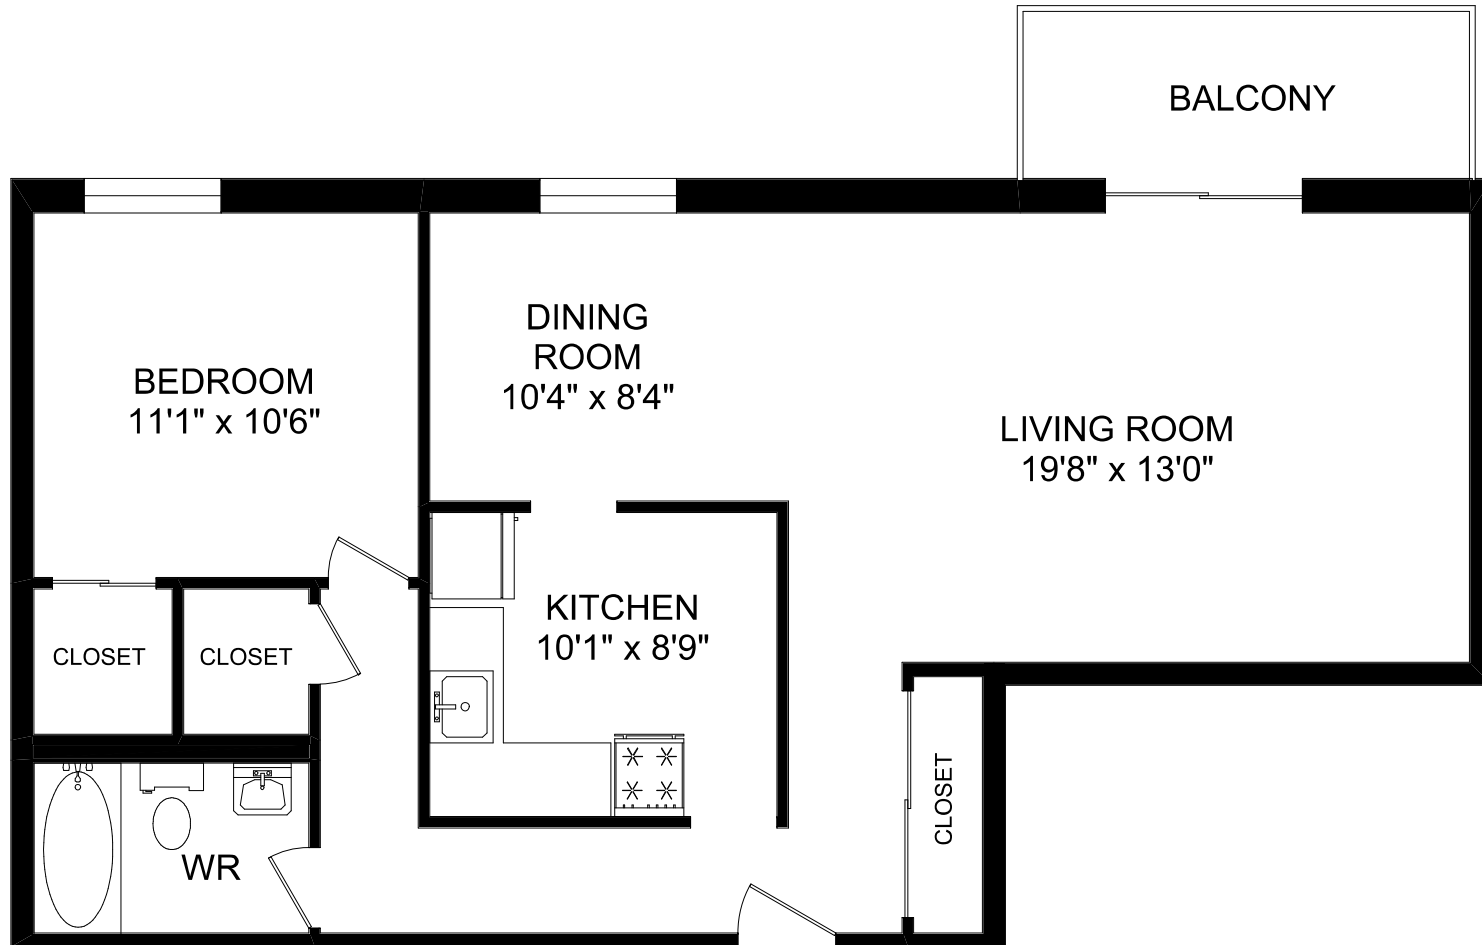

2570 ARGYLE ROAD
MISSISSAUGA, ON

1 BEDROOM- TYPE 3
822 SQUARE FEET