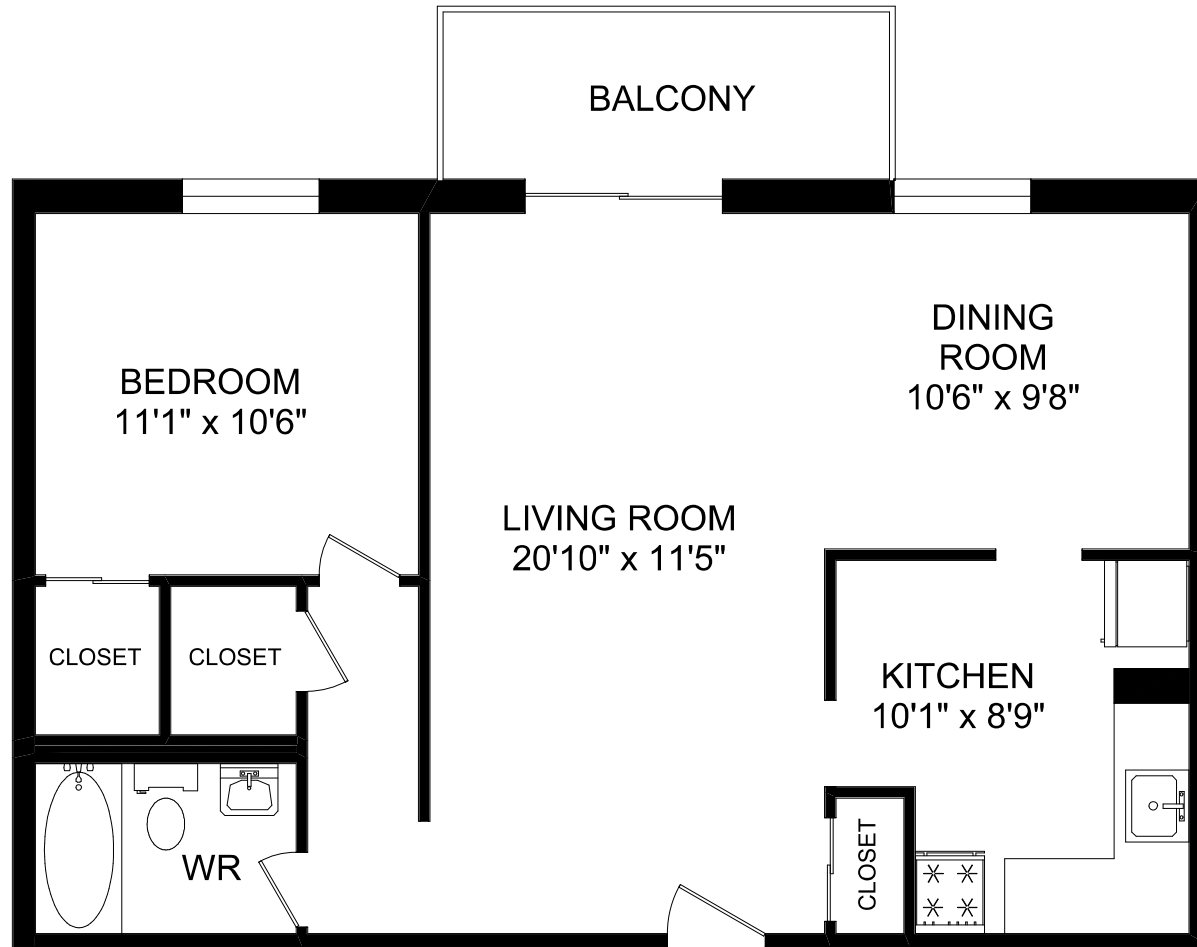

2570 ARGYLE ROAD

MISSISSAUGA, ON

1 BEDROOM- TYPE 2
757 SQUARE FEET