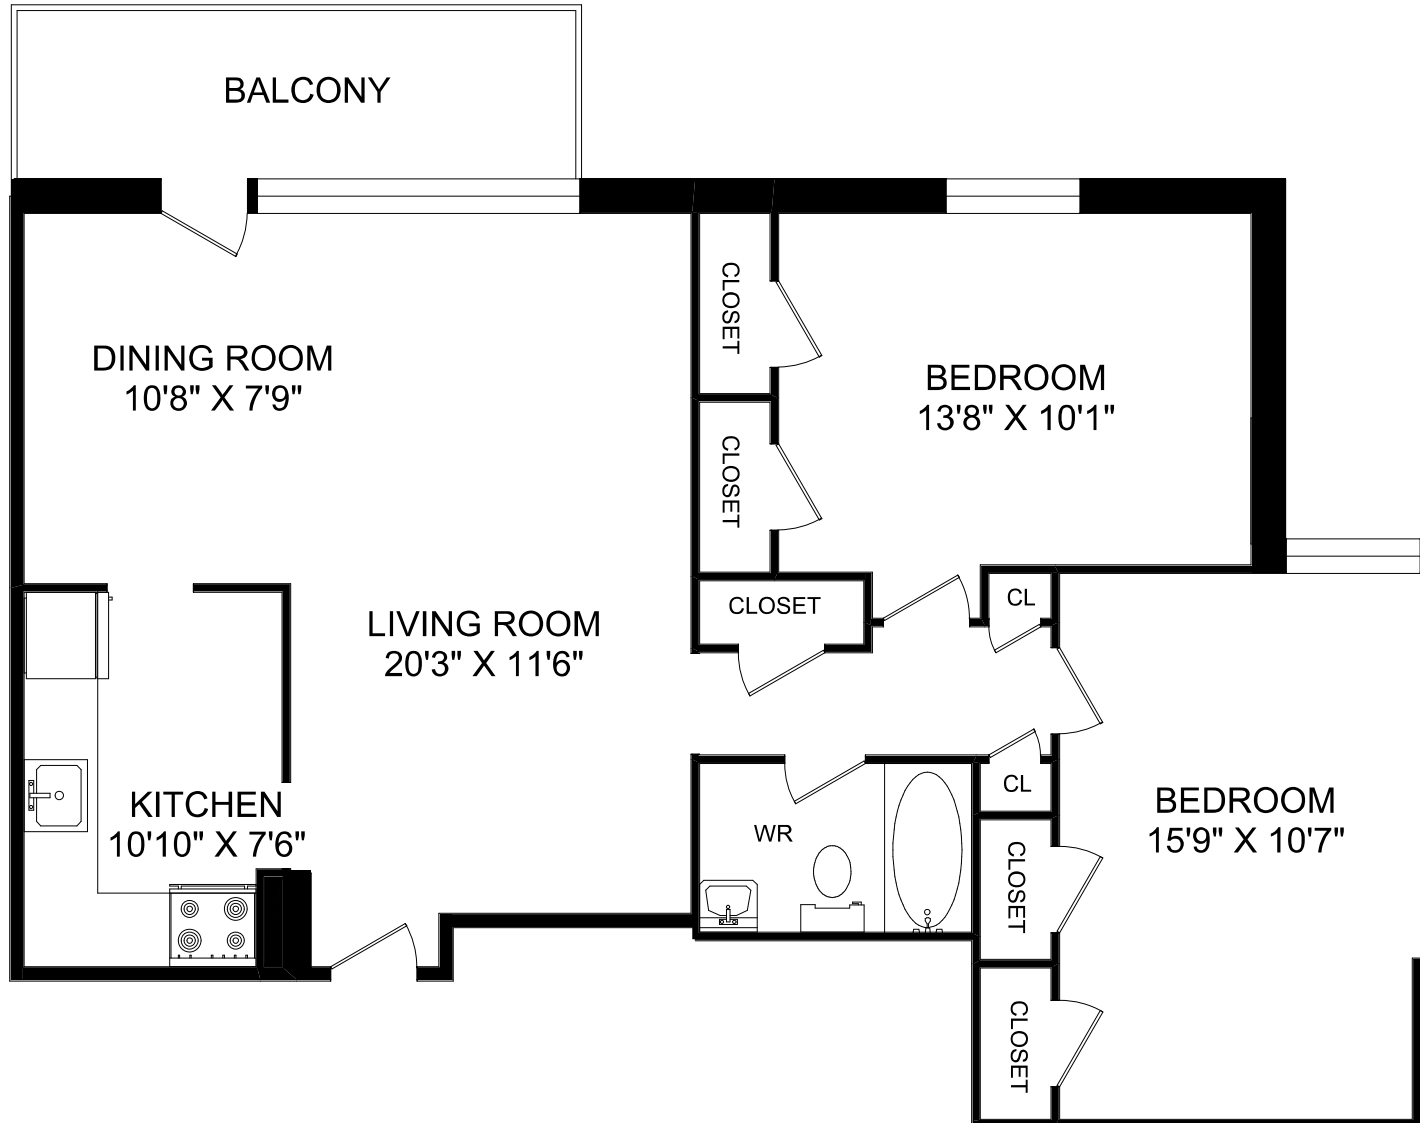

# 365 KENNEDY ROAD SOUTH BRAMPTON, ON

**2 BEDROOM- TYPE 4  
934 SQUARE FEET**