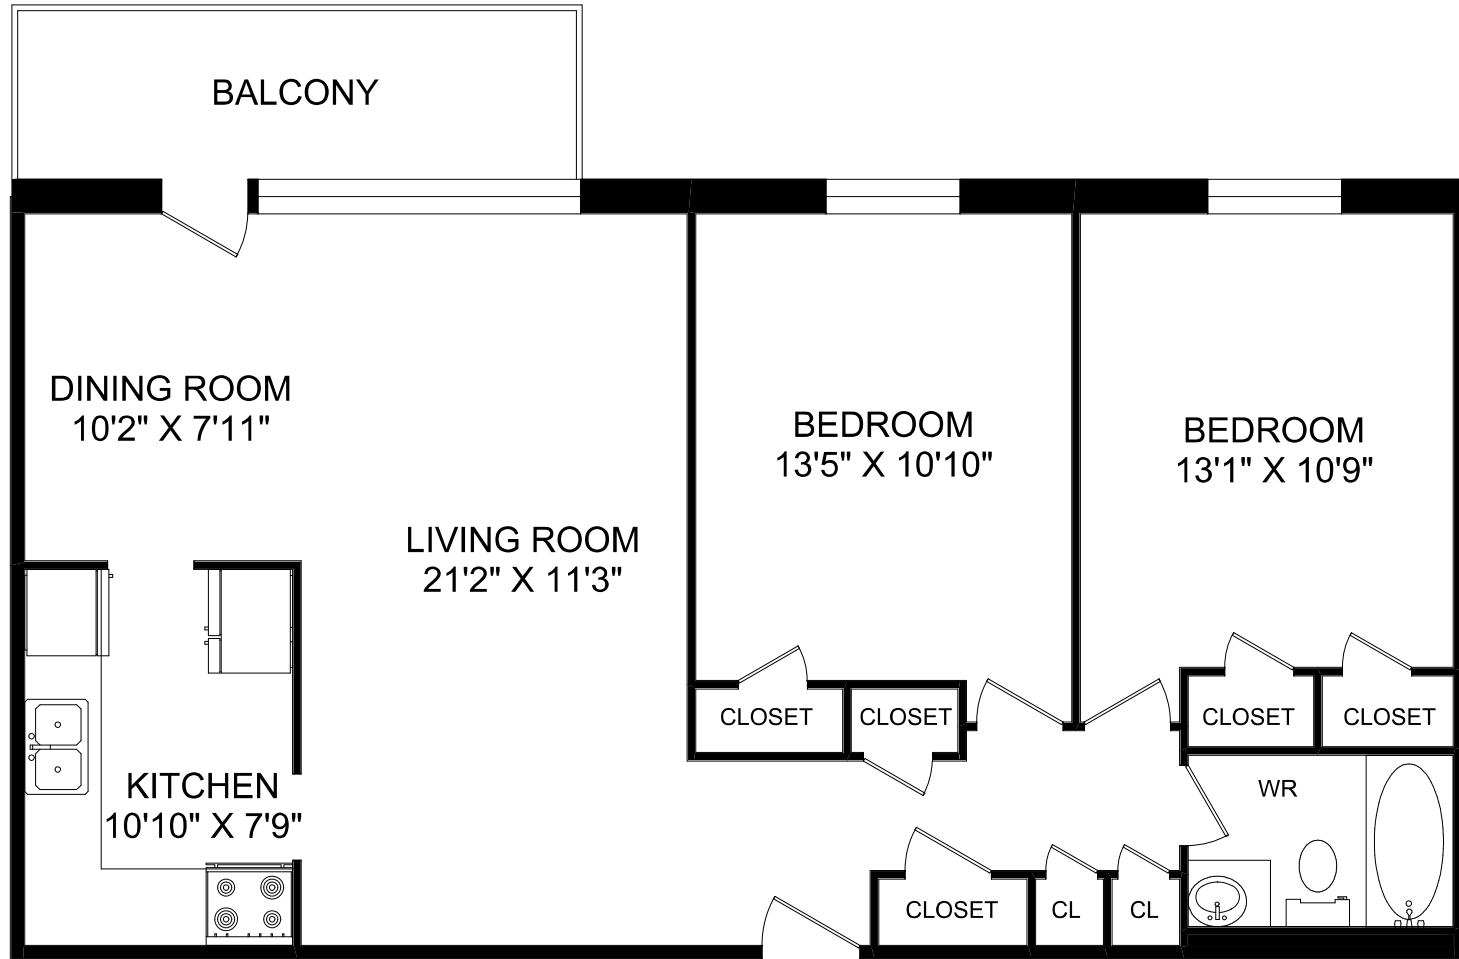

# 365 KENNEDY ROAD SOUTH BRAMPTON, ON

**2 BEDROOM- TYPE 3  
943 SQUARE FEET**