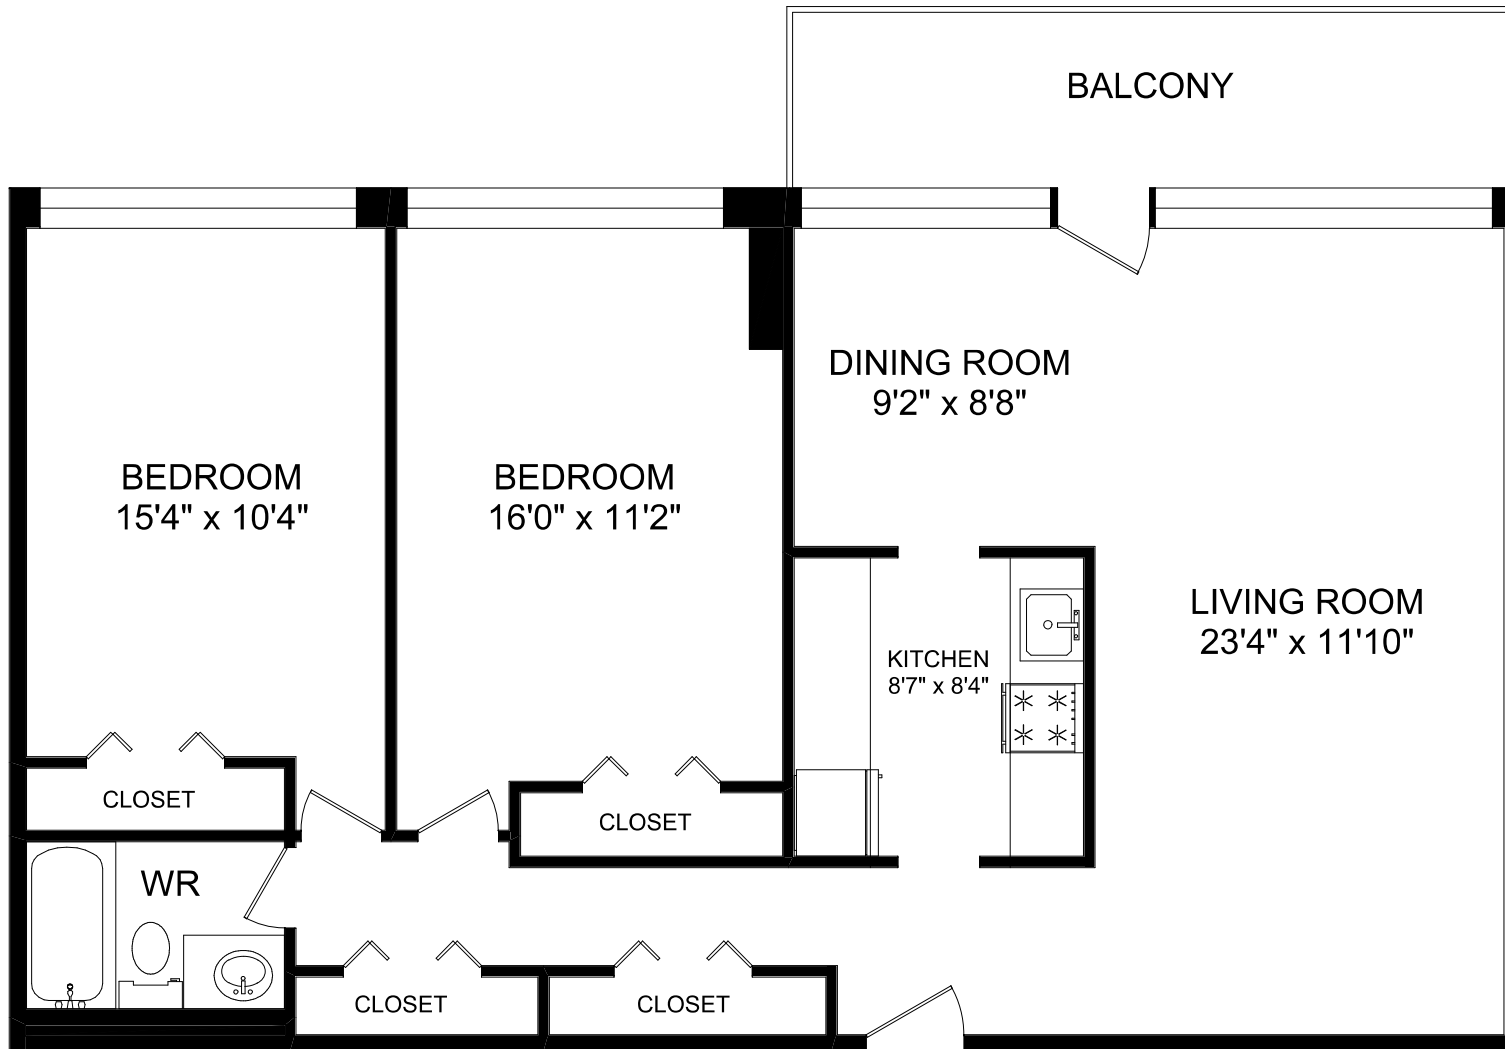

1300 YORK MILLS ROAD TORONTO, ON

**2 BEDROOM- TYPE 1
1082 SQUARE FEET**