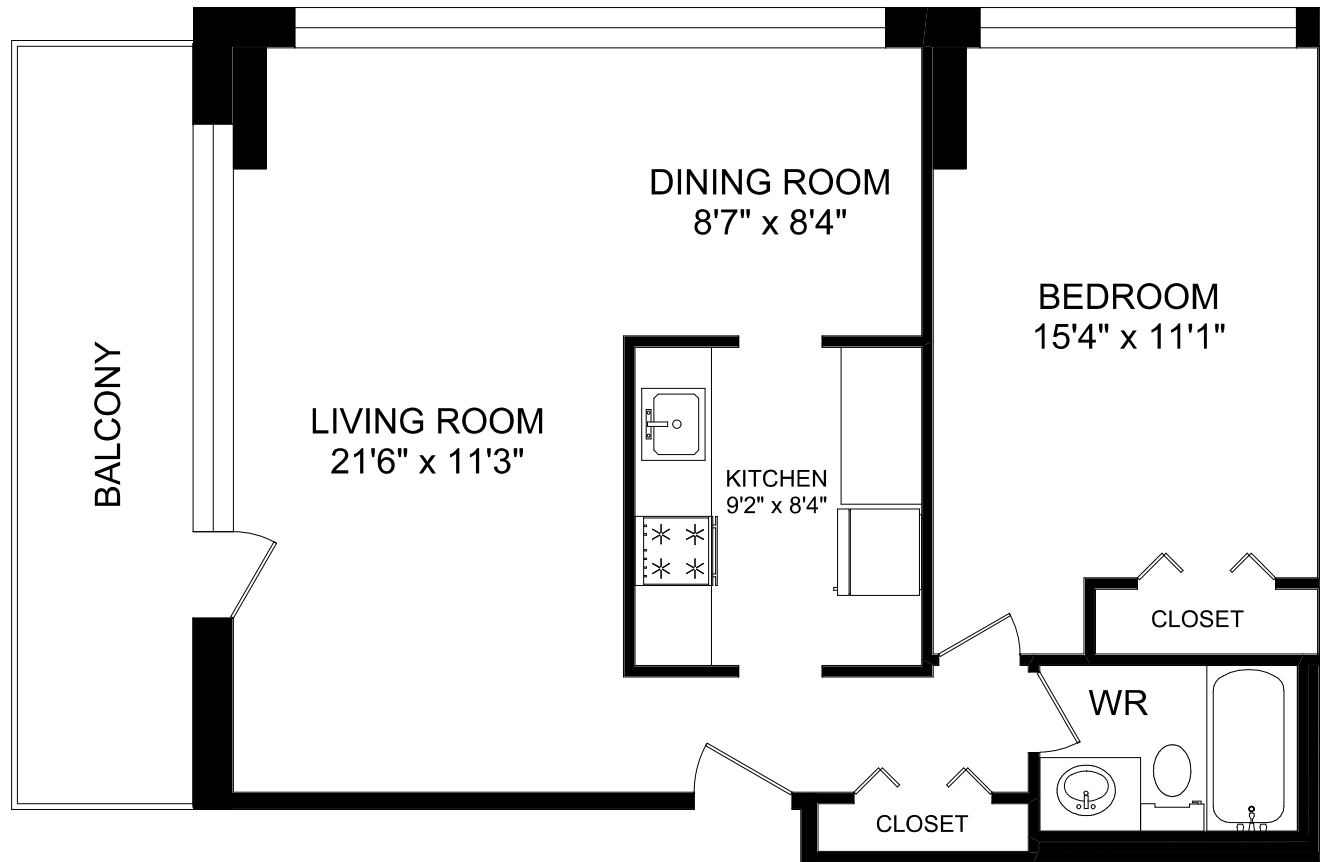

# 1300 YORK MILLS ROAD TORONTO, ON

**1 BEDROOM  
781 SQUARE FEET**