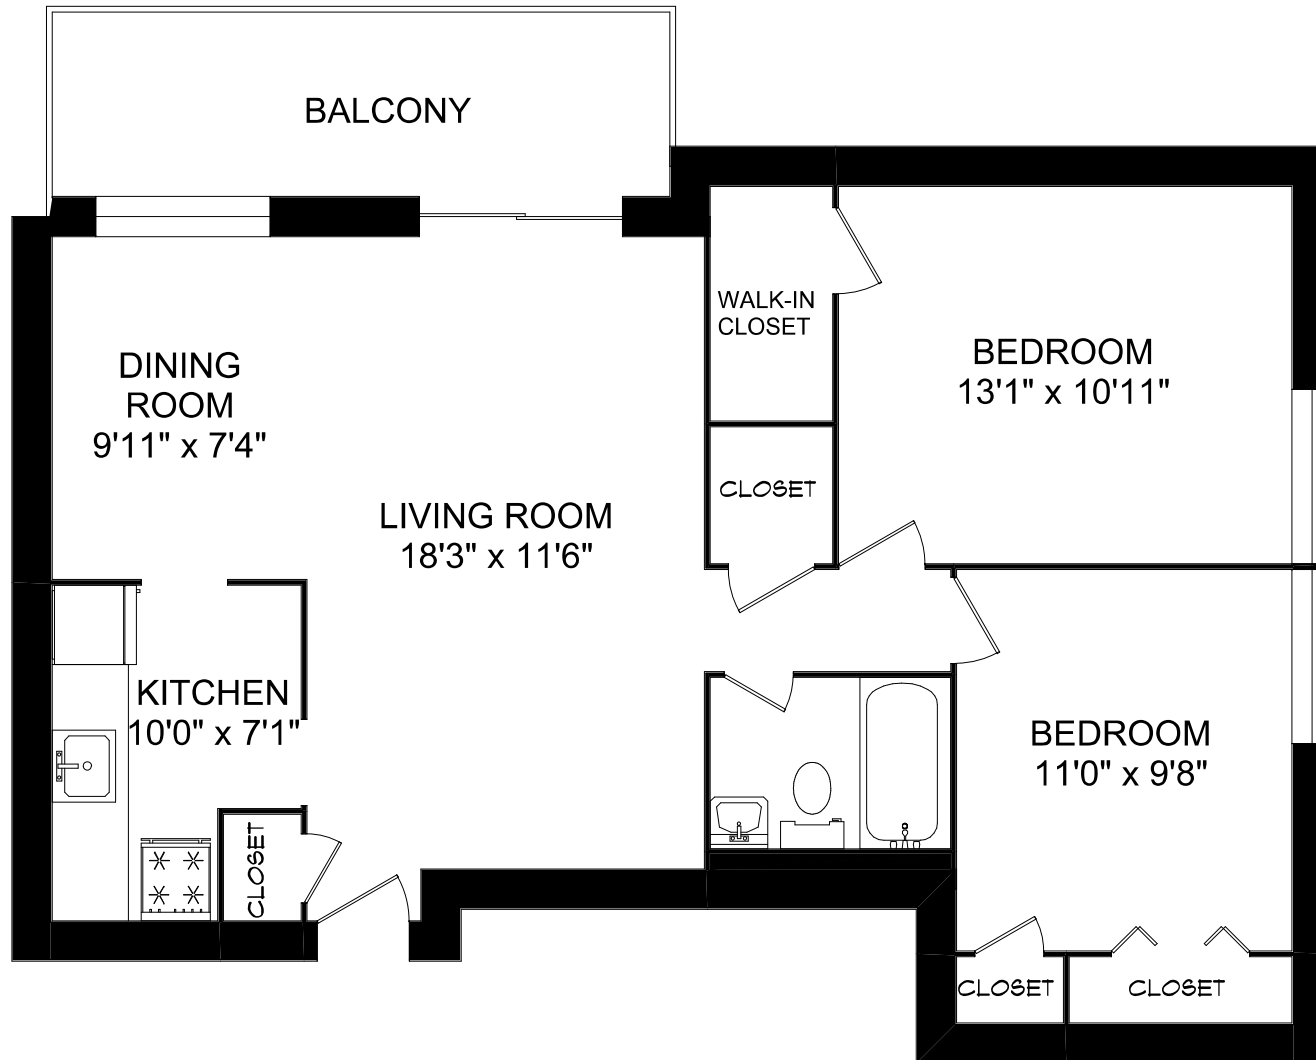

535 NORTH SERVICE ROAD

MISSISSAUGA, ON

2 BEDROOM- TYPE 2
844 SQUARE FEET