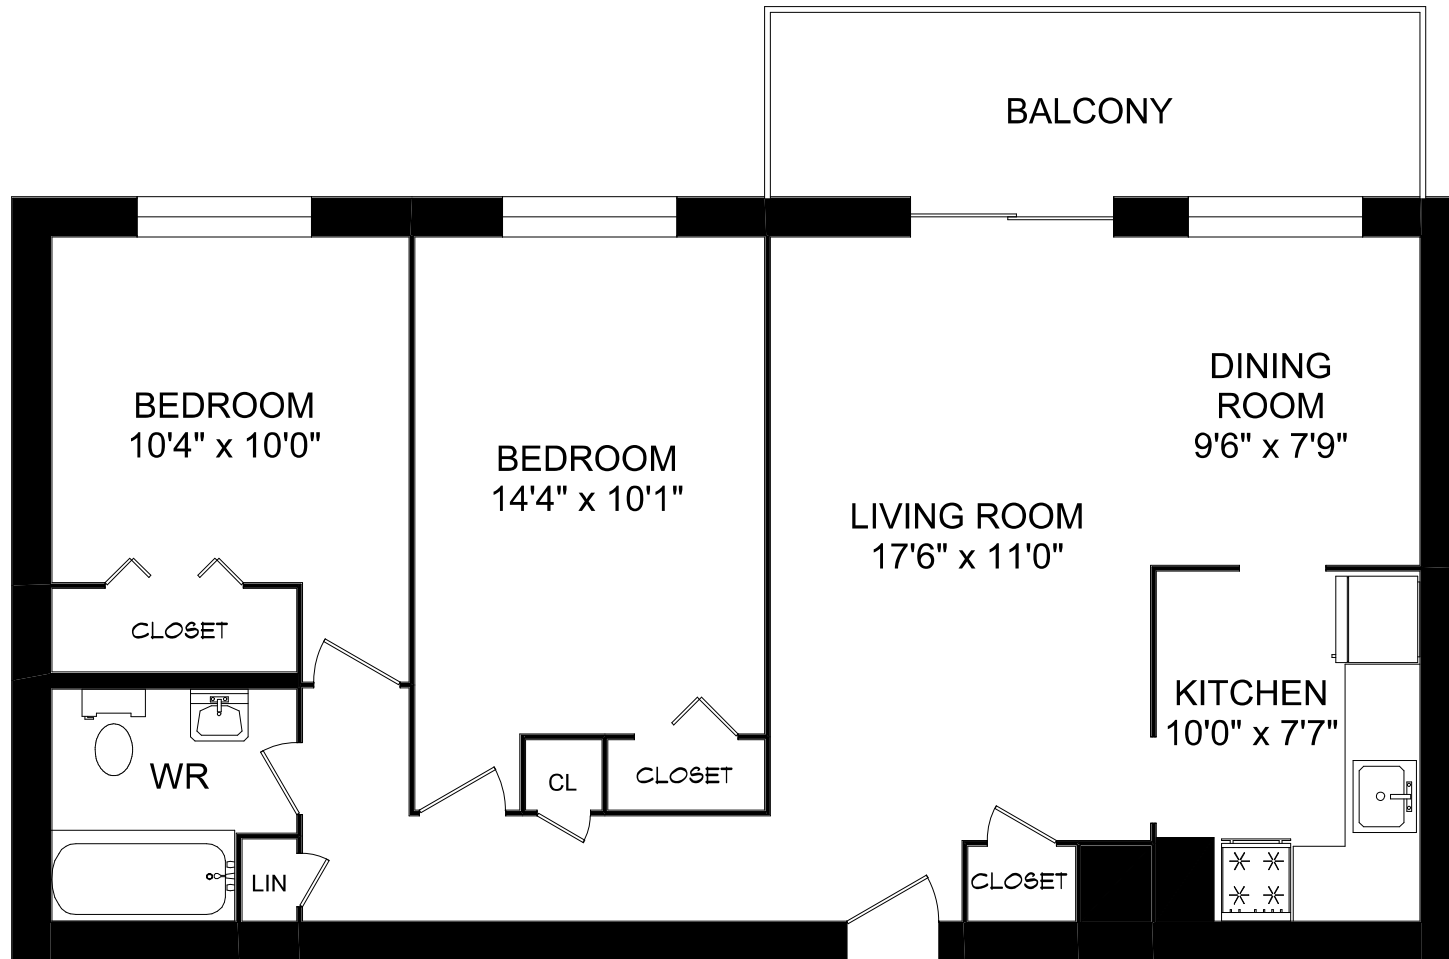

535 NORTH SERVICE ROAD

MISSISSAUGA, ON

2 BEDROOM- TYPE 1
901 SQUARE FEET