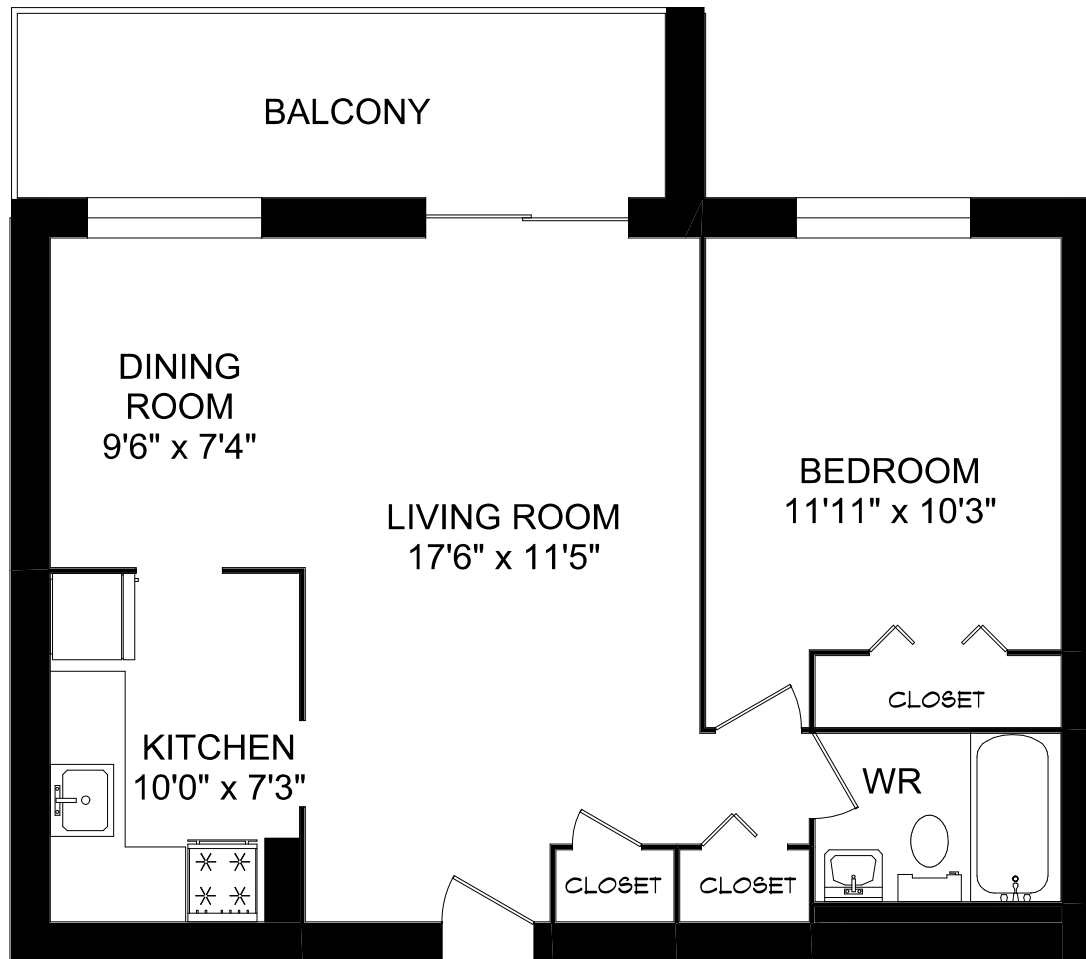

# 535 NORTH SERVICE ROAD

## MISSISSAUGA, ON

**1 BEDROOM- TYPE 2**  
**673 SQUARE FEET**