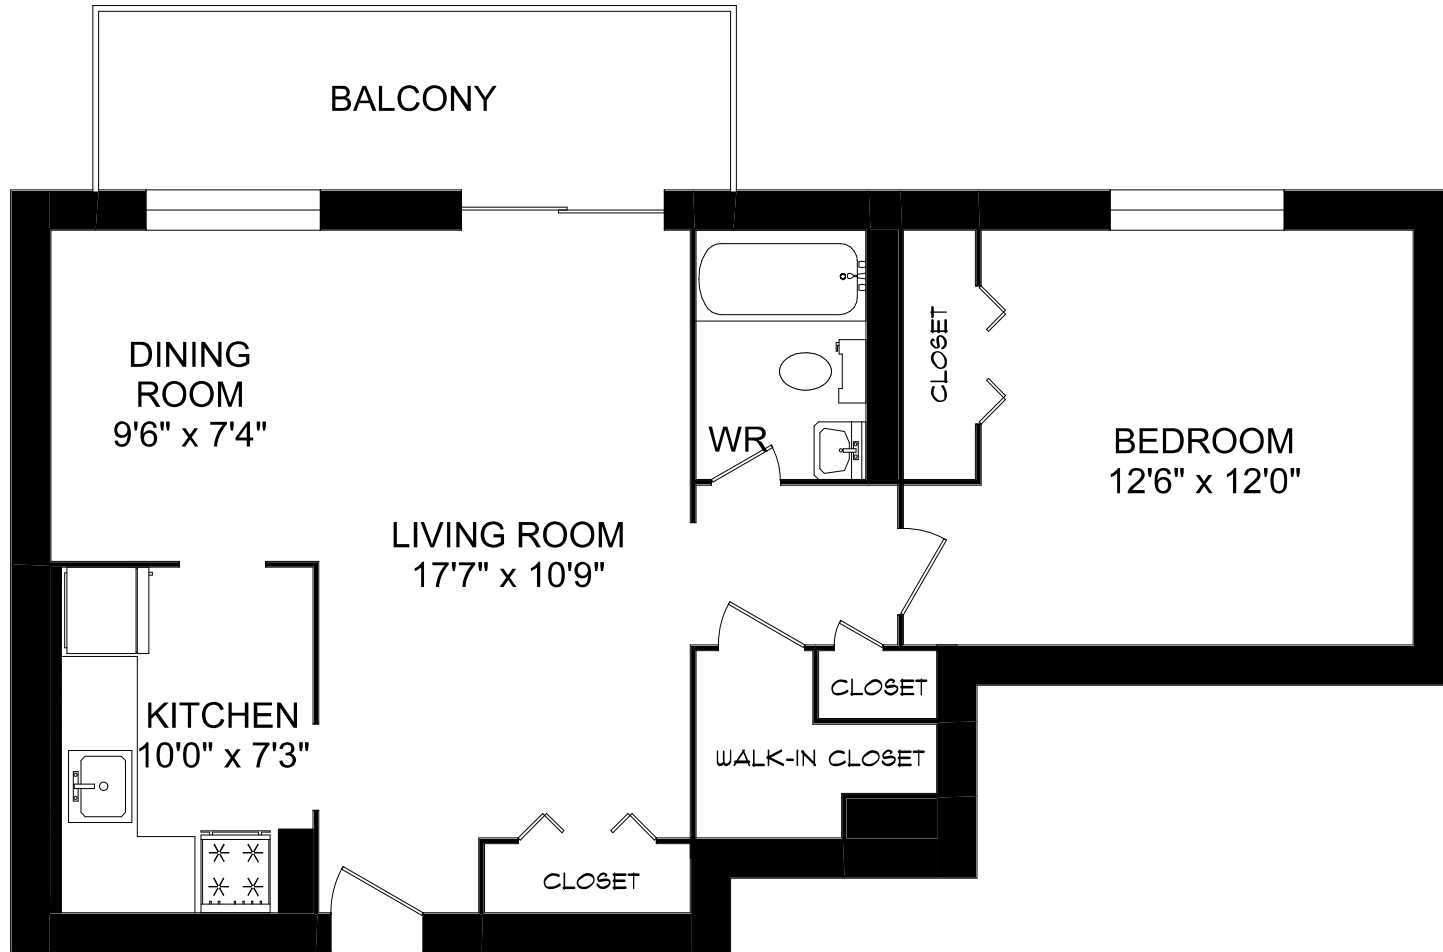

# 535 NORTH SERVICE ROAD

## MISSISSAUGA, ON

**1 BEDROOM- TYPE 1**  
**779 SQUARE FEET**