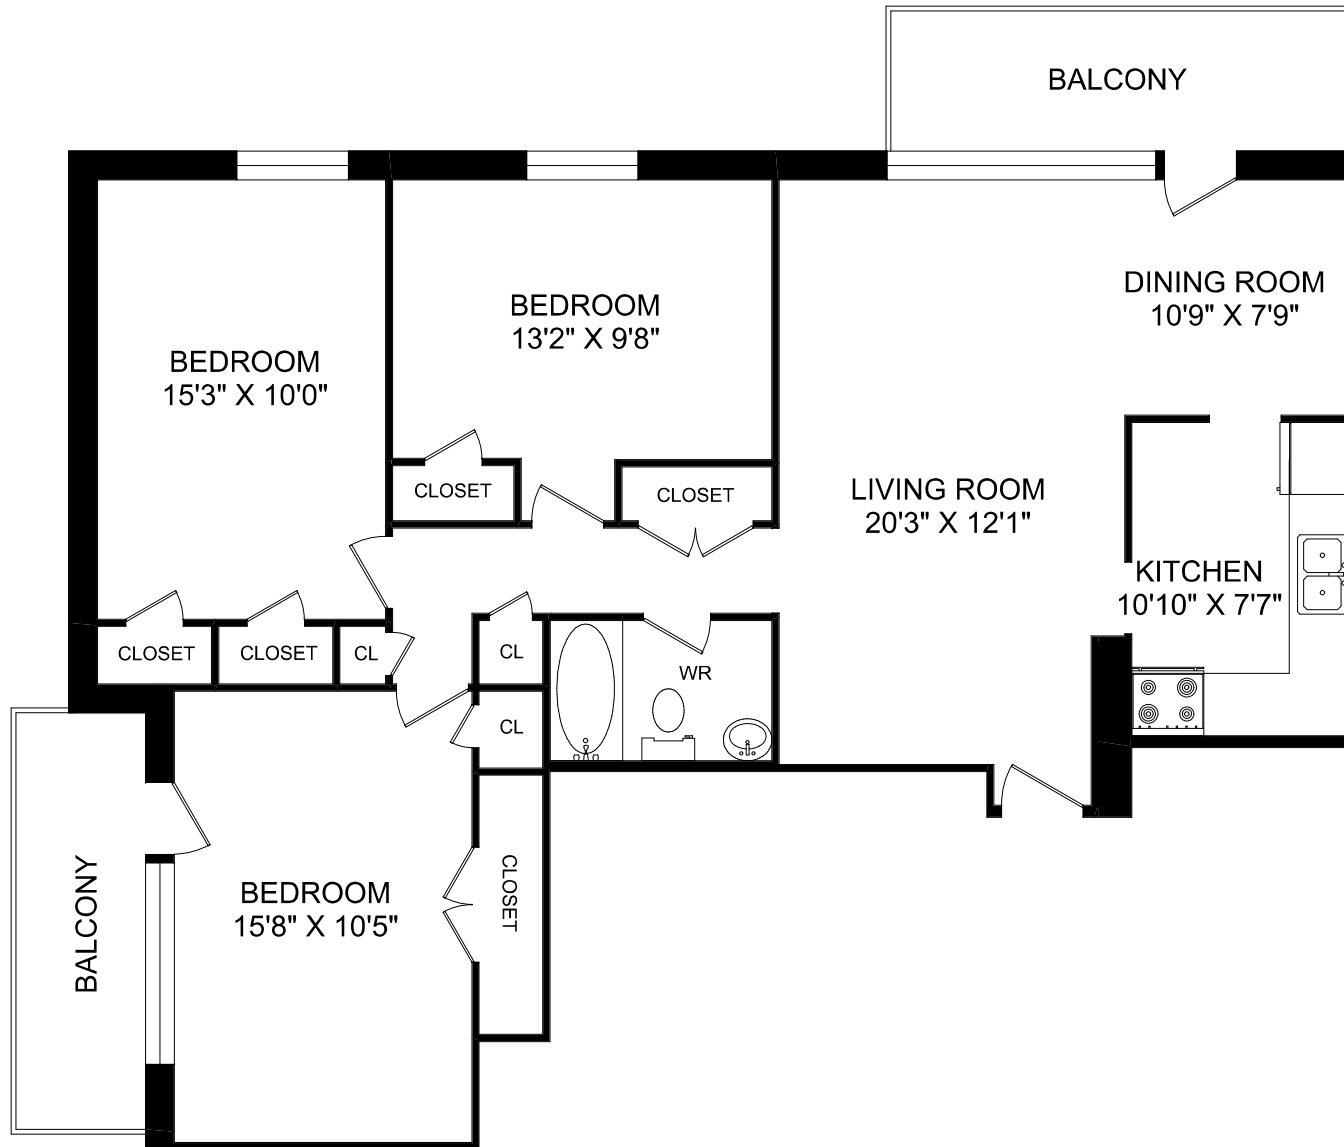

365 KENNEDY ROAD SOUTH BRAMPTON, ON

**3 BEDROOM
1133 SQUARE FEET**