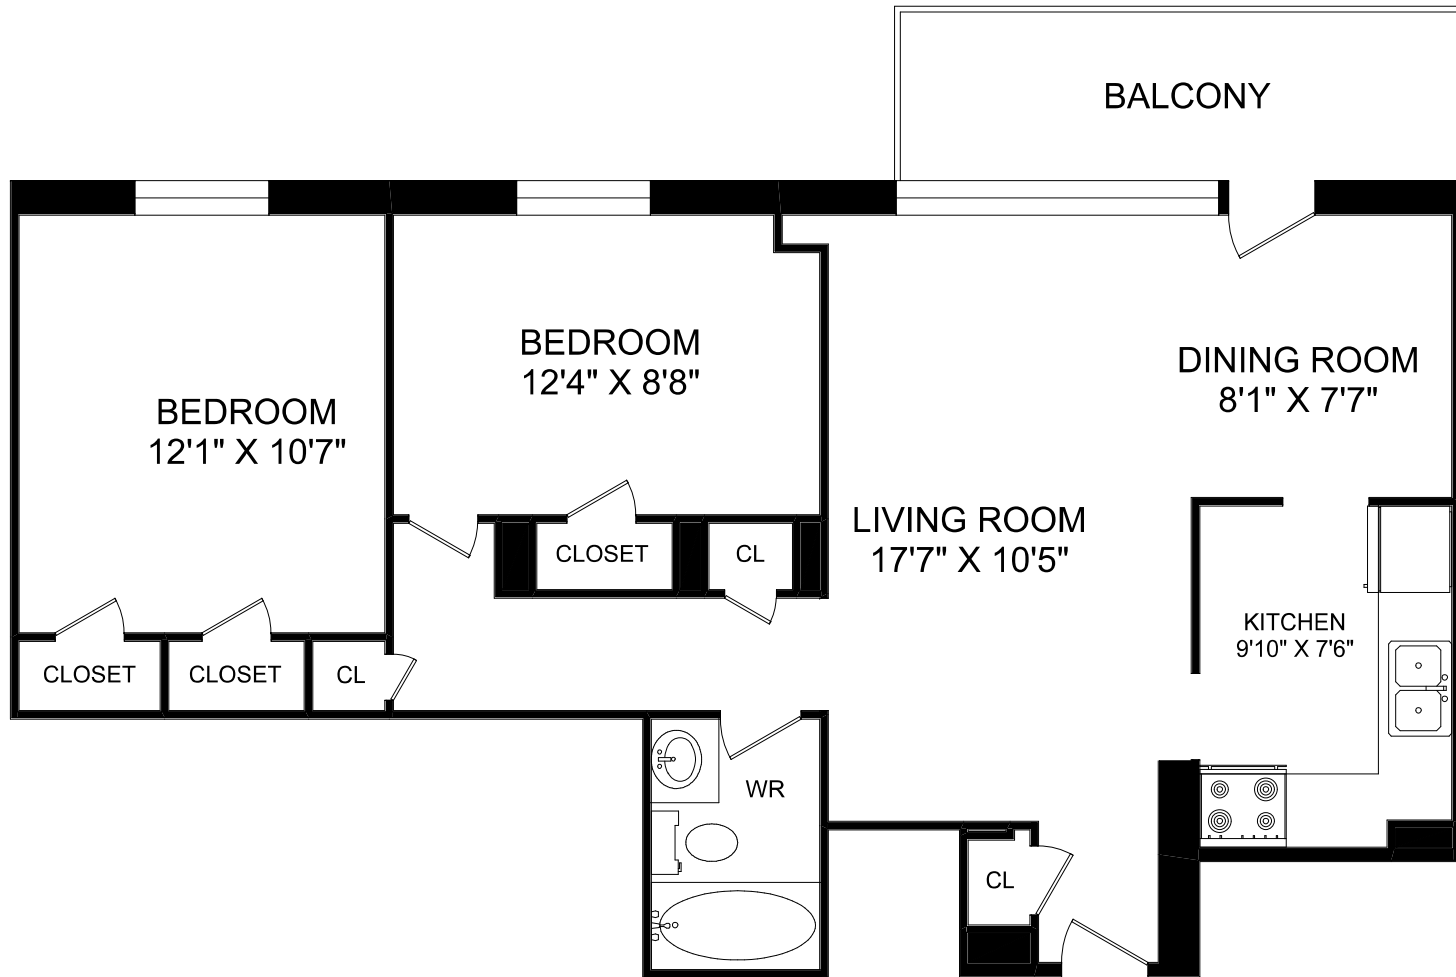

# 365 KENNEDY ROAD SOUTH BRAMPTON, ON

**2 BEDROOM- TYPE 2  
773 SQUARE FEET**