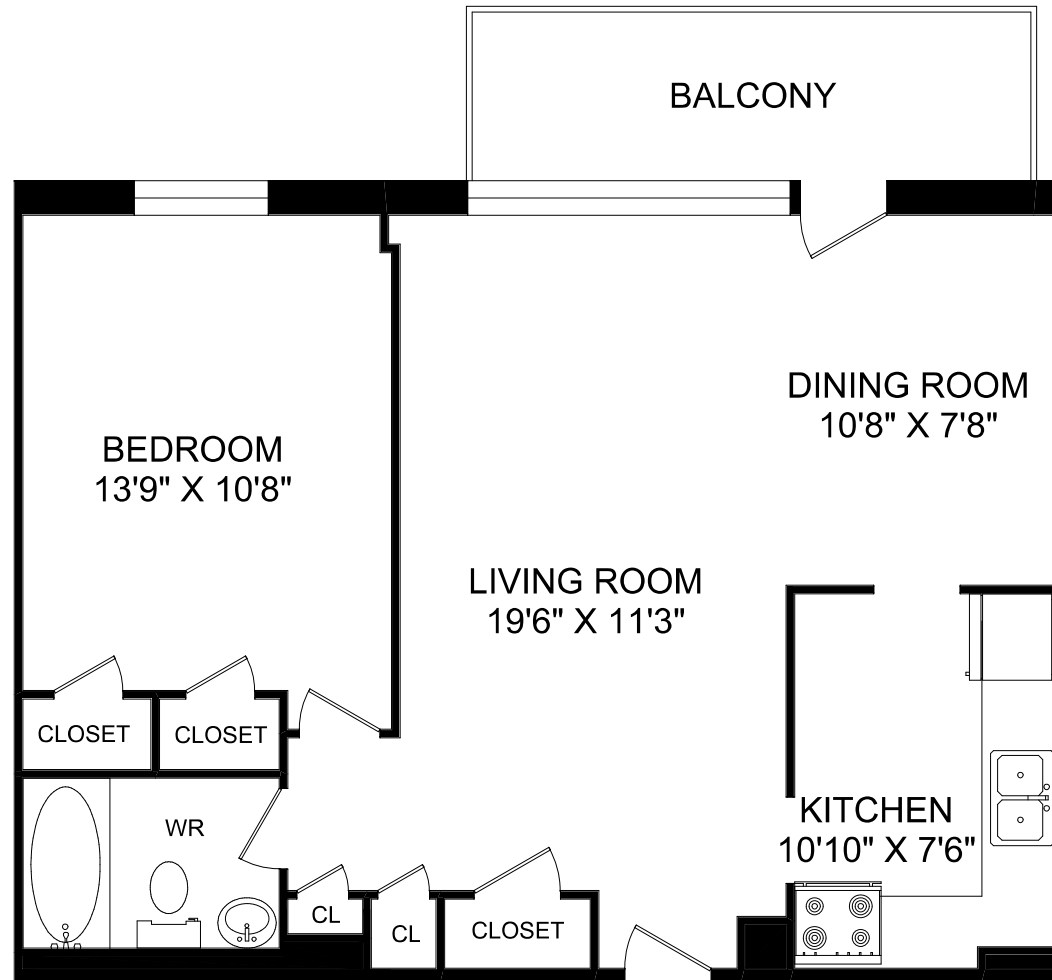

365 KENNEDY ROAD SOUTH BRAMPTON, ON

**1 BEDROOM
700 SQUARE FEET**